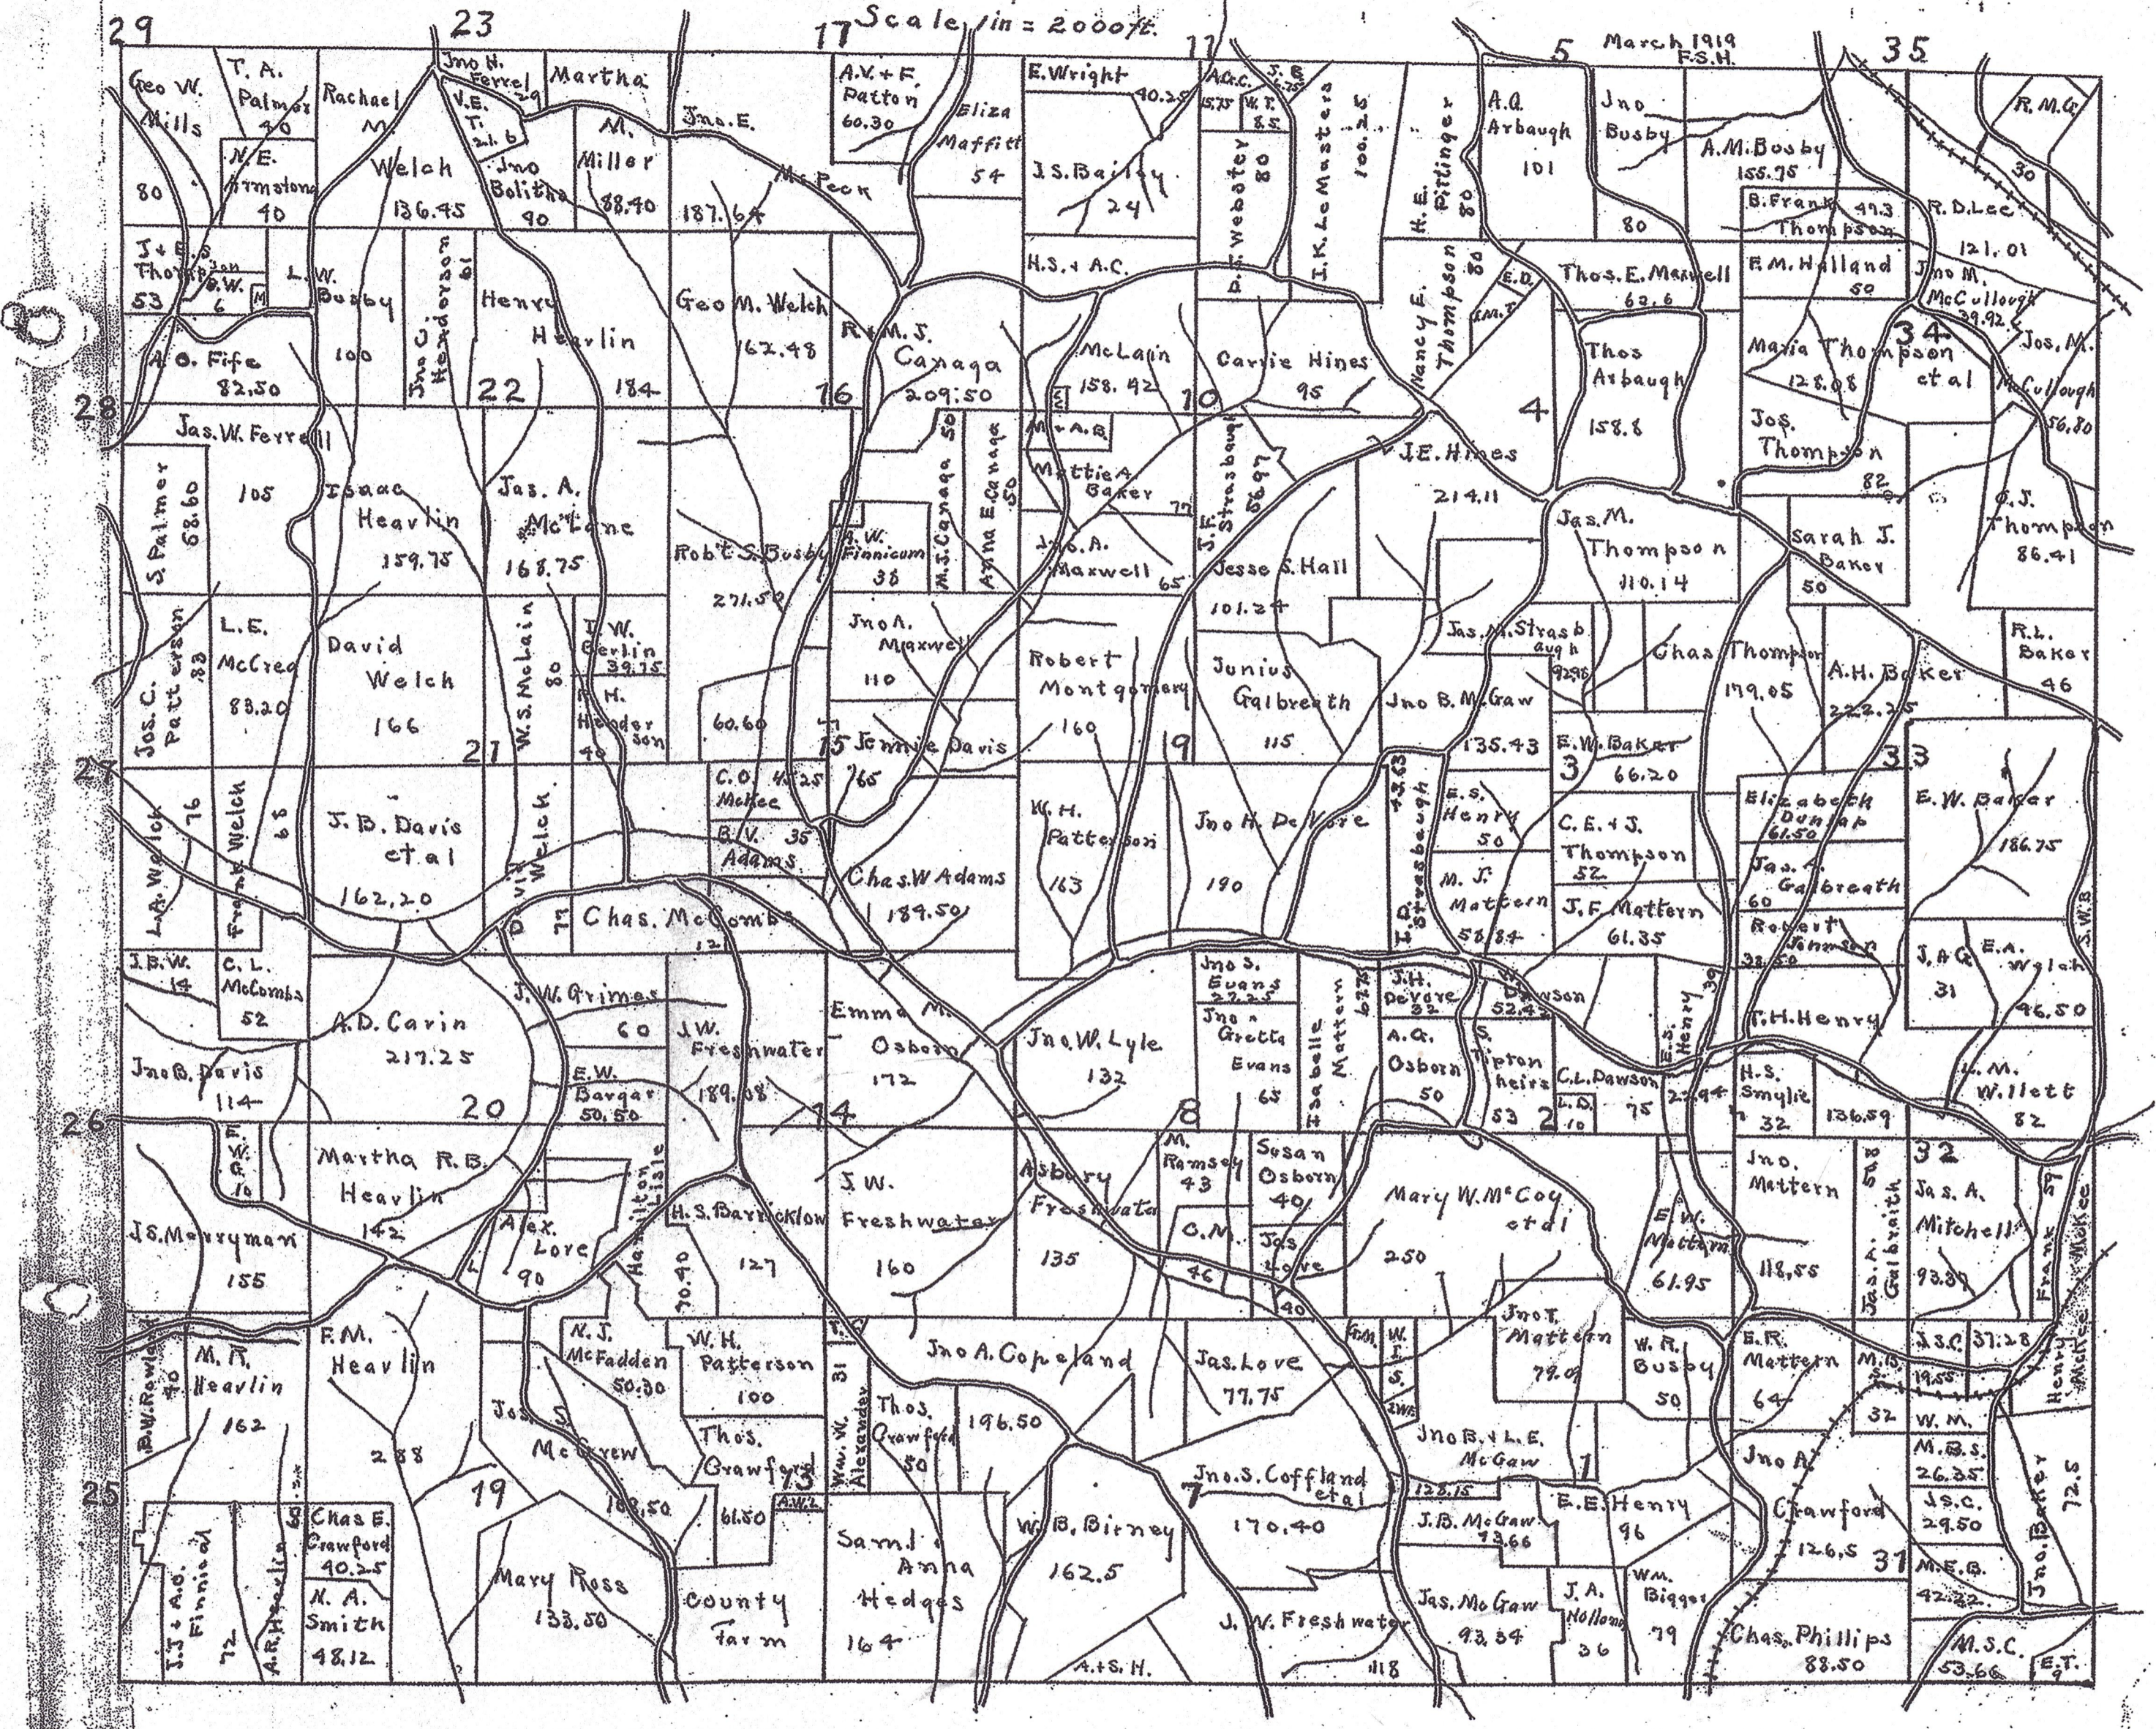

ARCHER TP

HARRISON COUNTY OHIO

Scale, 1 in = 2000 ft.

March 1919

1919