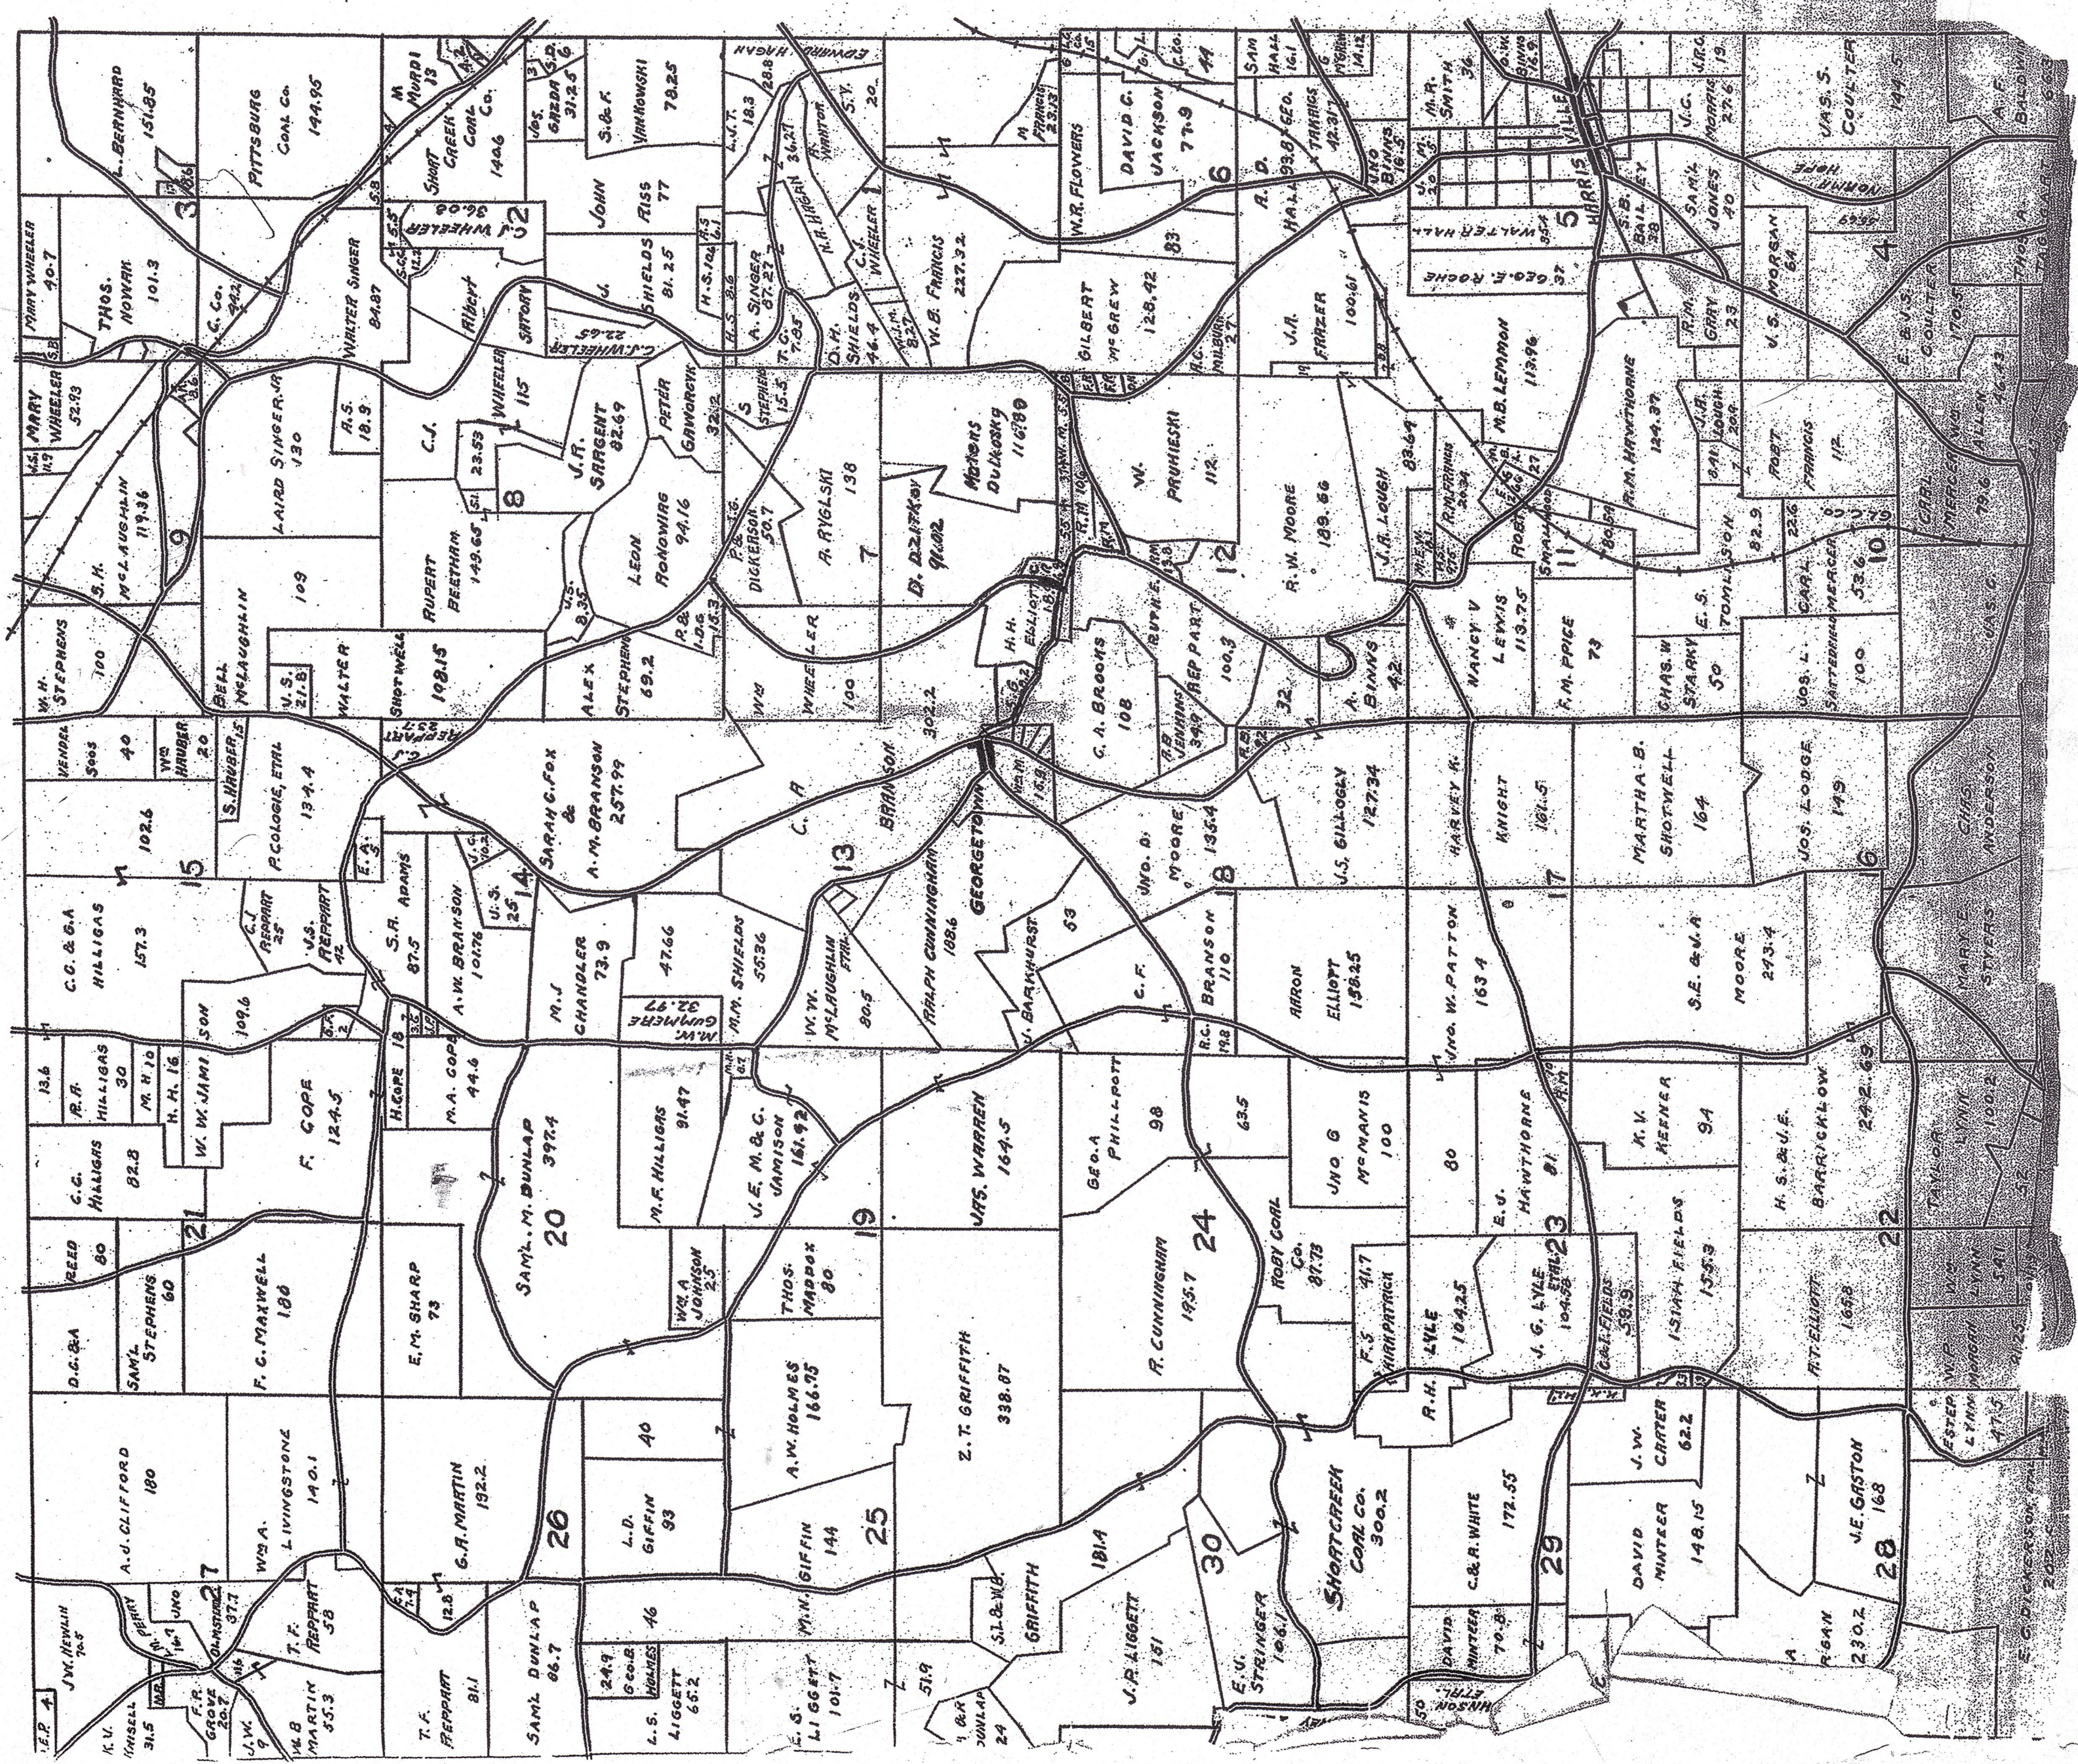

1919

SHORT CREEK TOWNSHIP