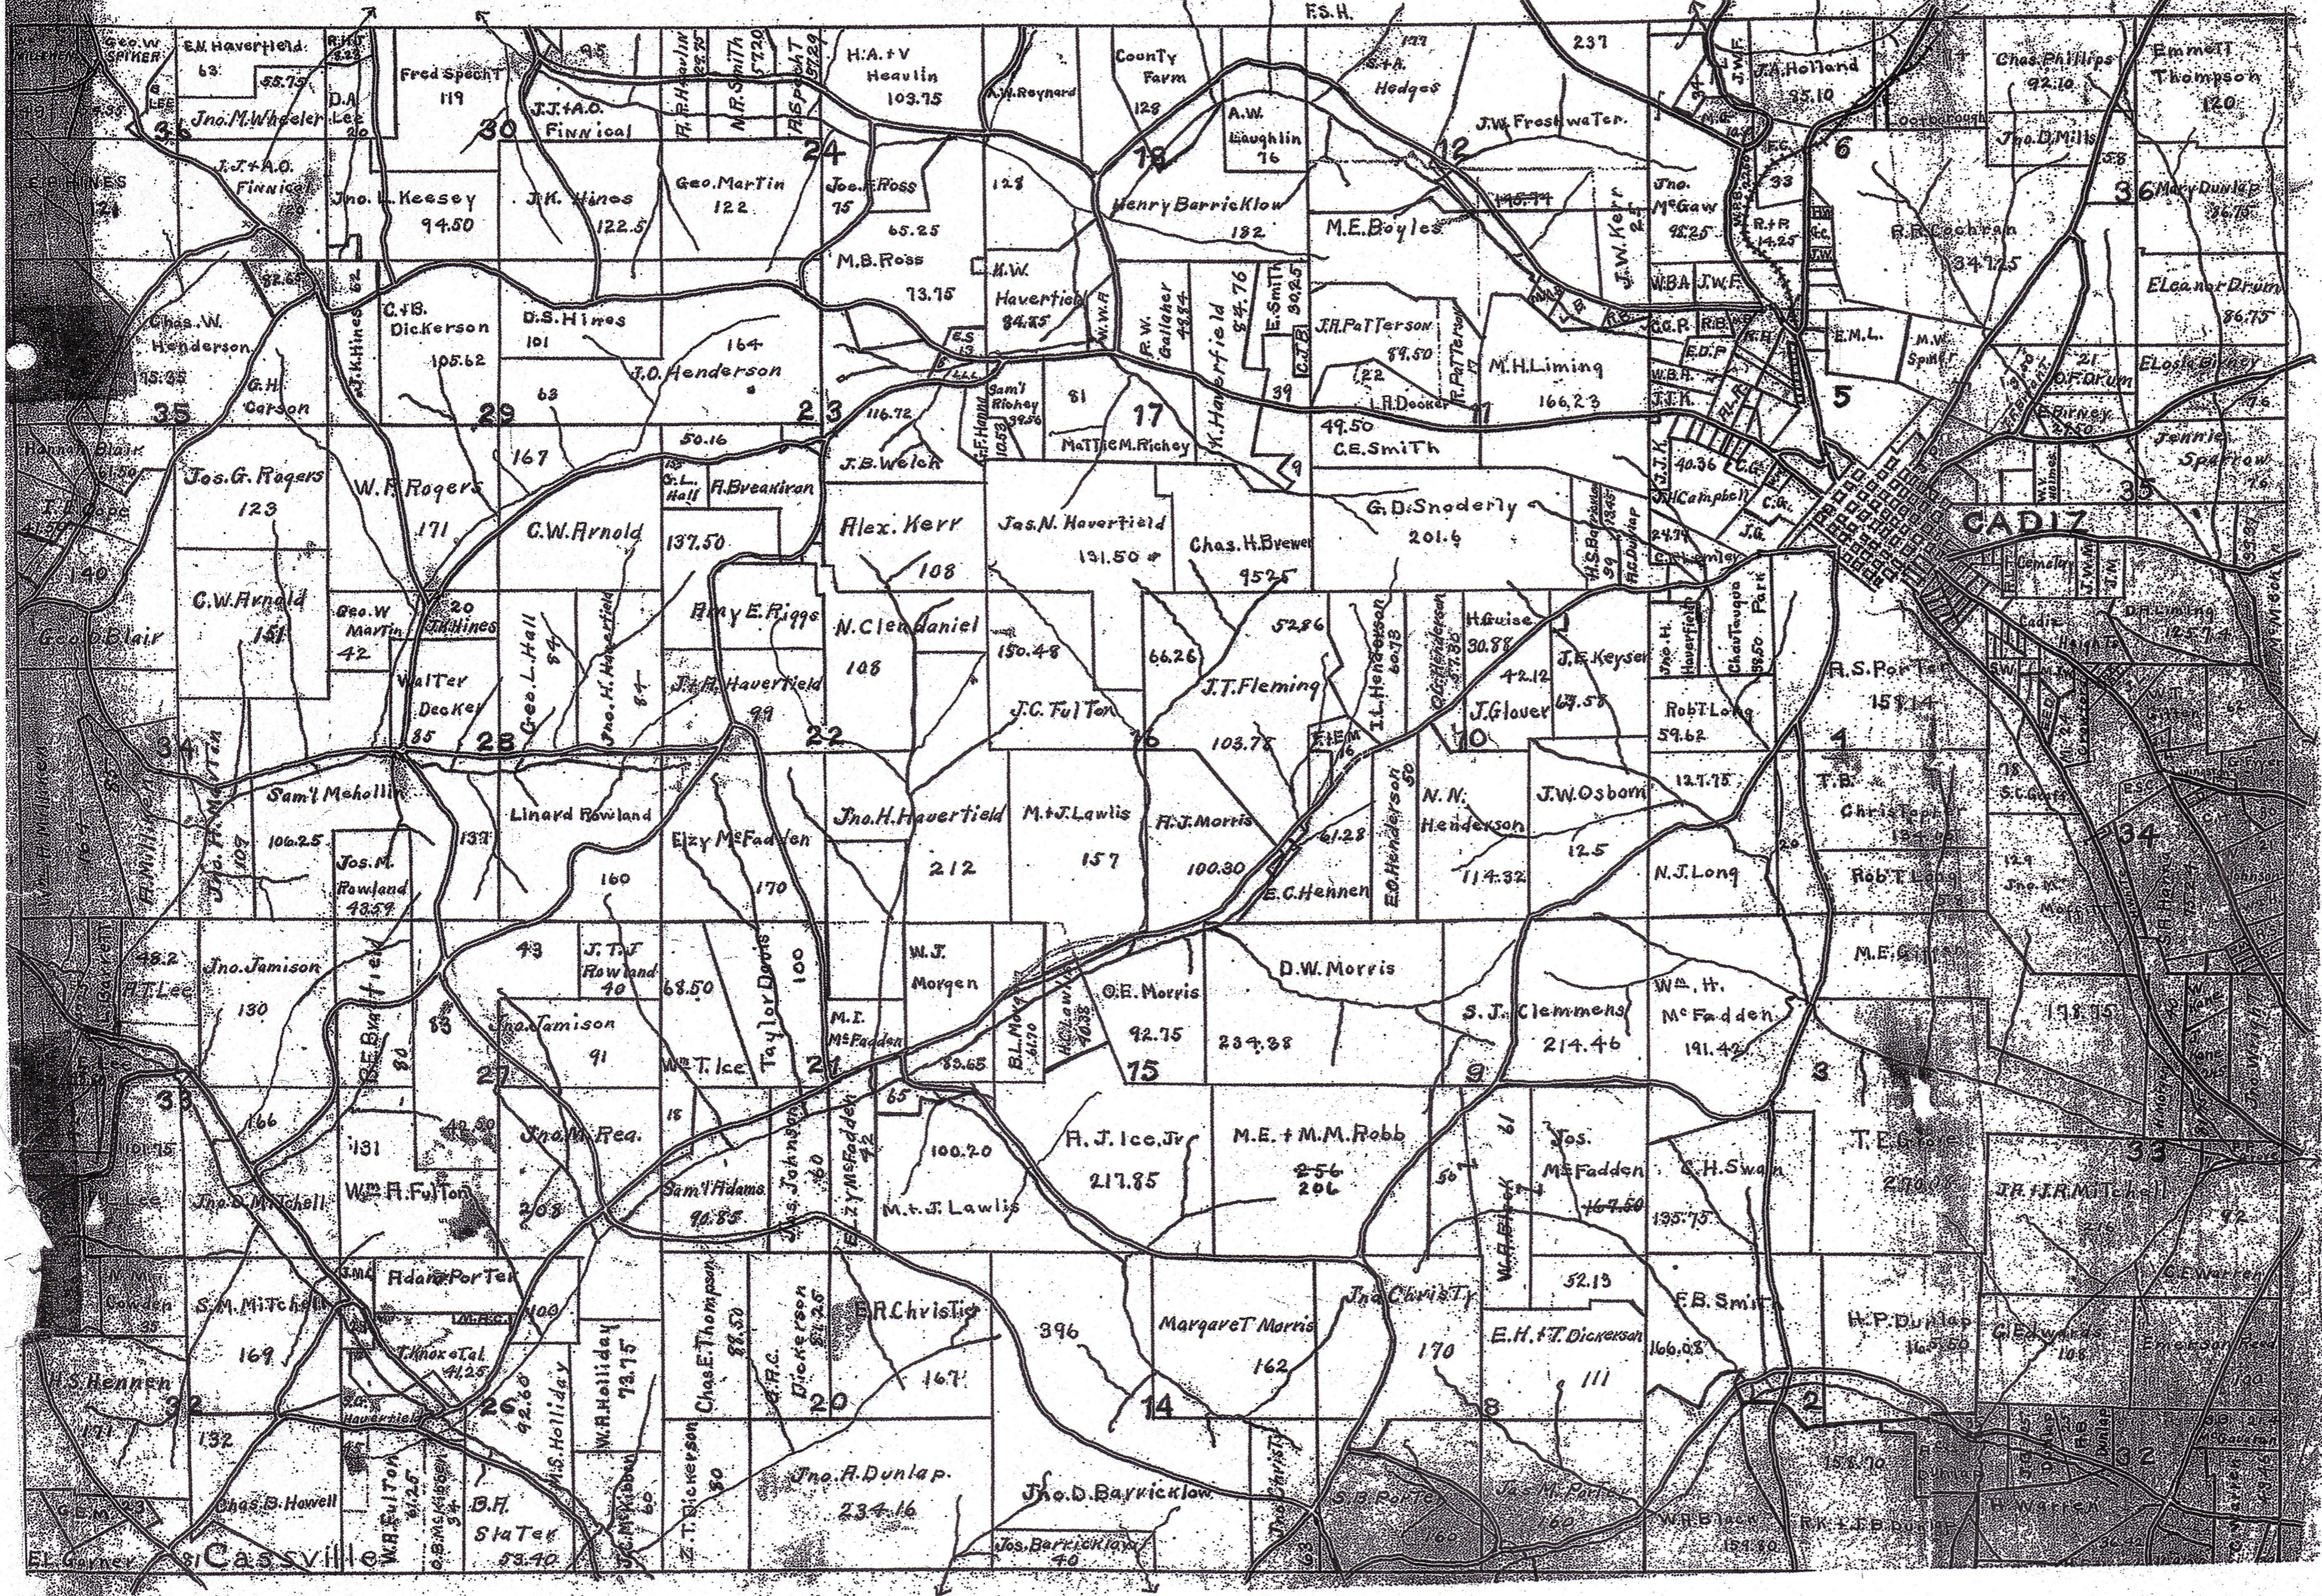

# CADIZ TP

HARRISON COUNTY OHIO

Scale lin. = 2000 ft.

1919

FRANKLIN TOWNSHIP  
HARRISON COUNTY OHIO

March 1919

Scale 1 in = 2000 ft  
35 F.S.H.

1919

1919

FREEPORT TOWNSHIP  
HARRISON COUNTY

Scale 1in=2640ft  
March 1919  
F.S.H.

1919

# GERMAN TOWNSHIP

HAMILTON COUNTY, OHIO

GERMAN TWP

June 1919  
F.S.H.

19

1919

6161

# GREEN TP

HARRISON COUNTY OHIO

1919

Scale 1/4" = 200ft.

JUNE, 1915

10161

MONROE TOWNSHIP

1919