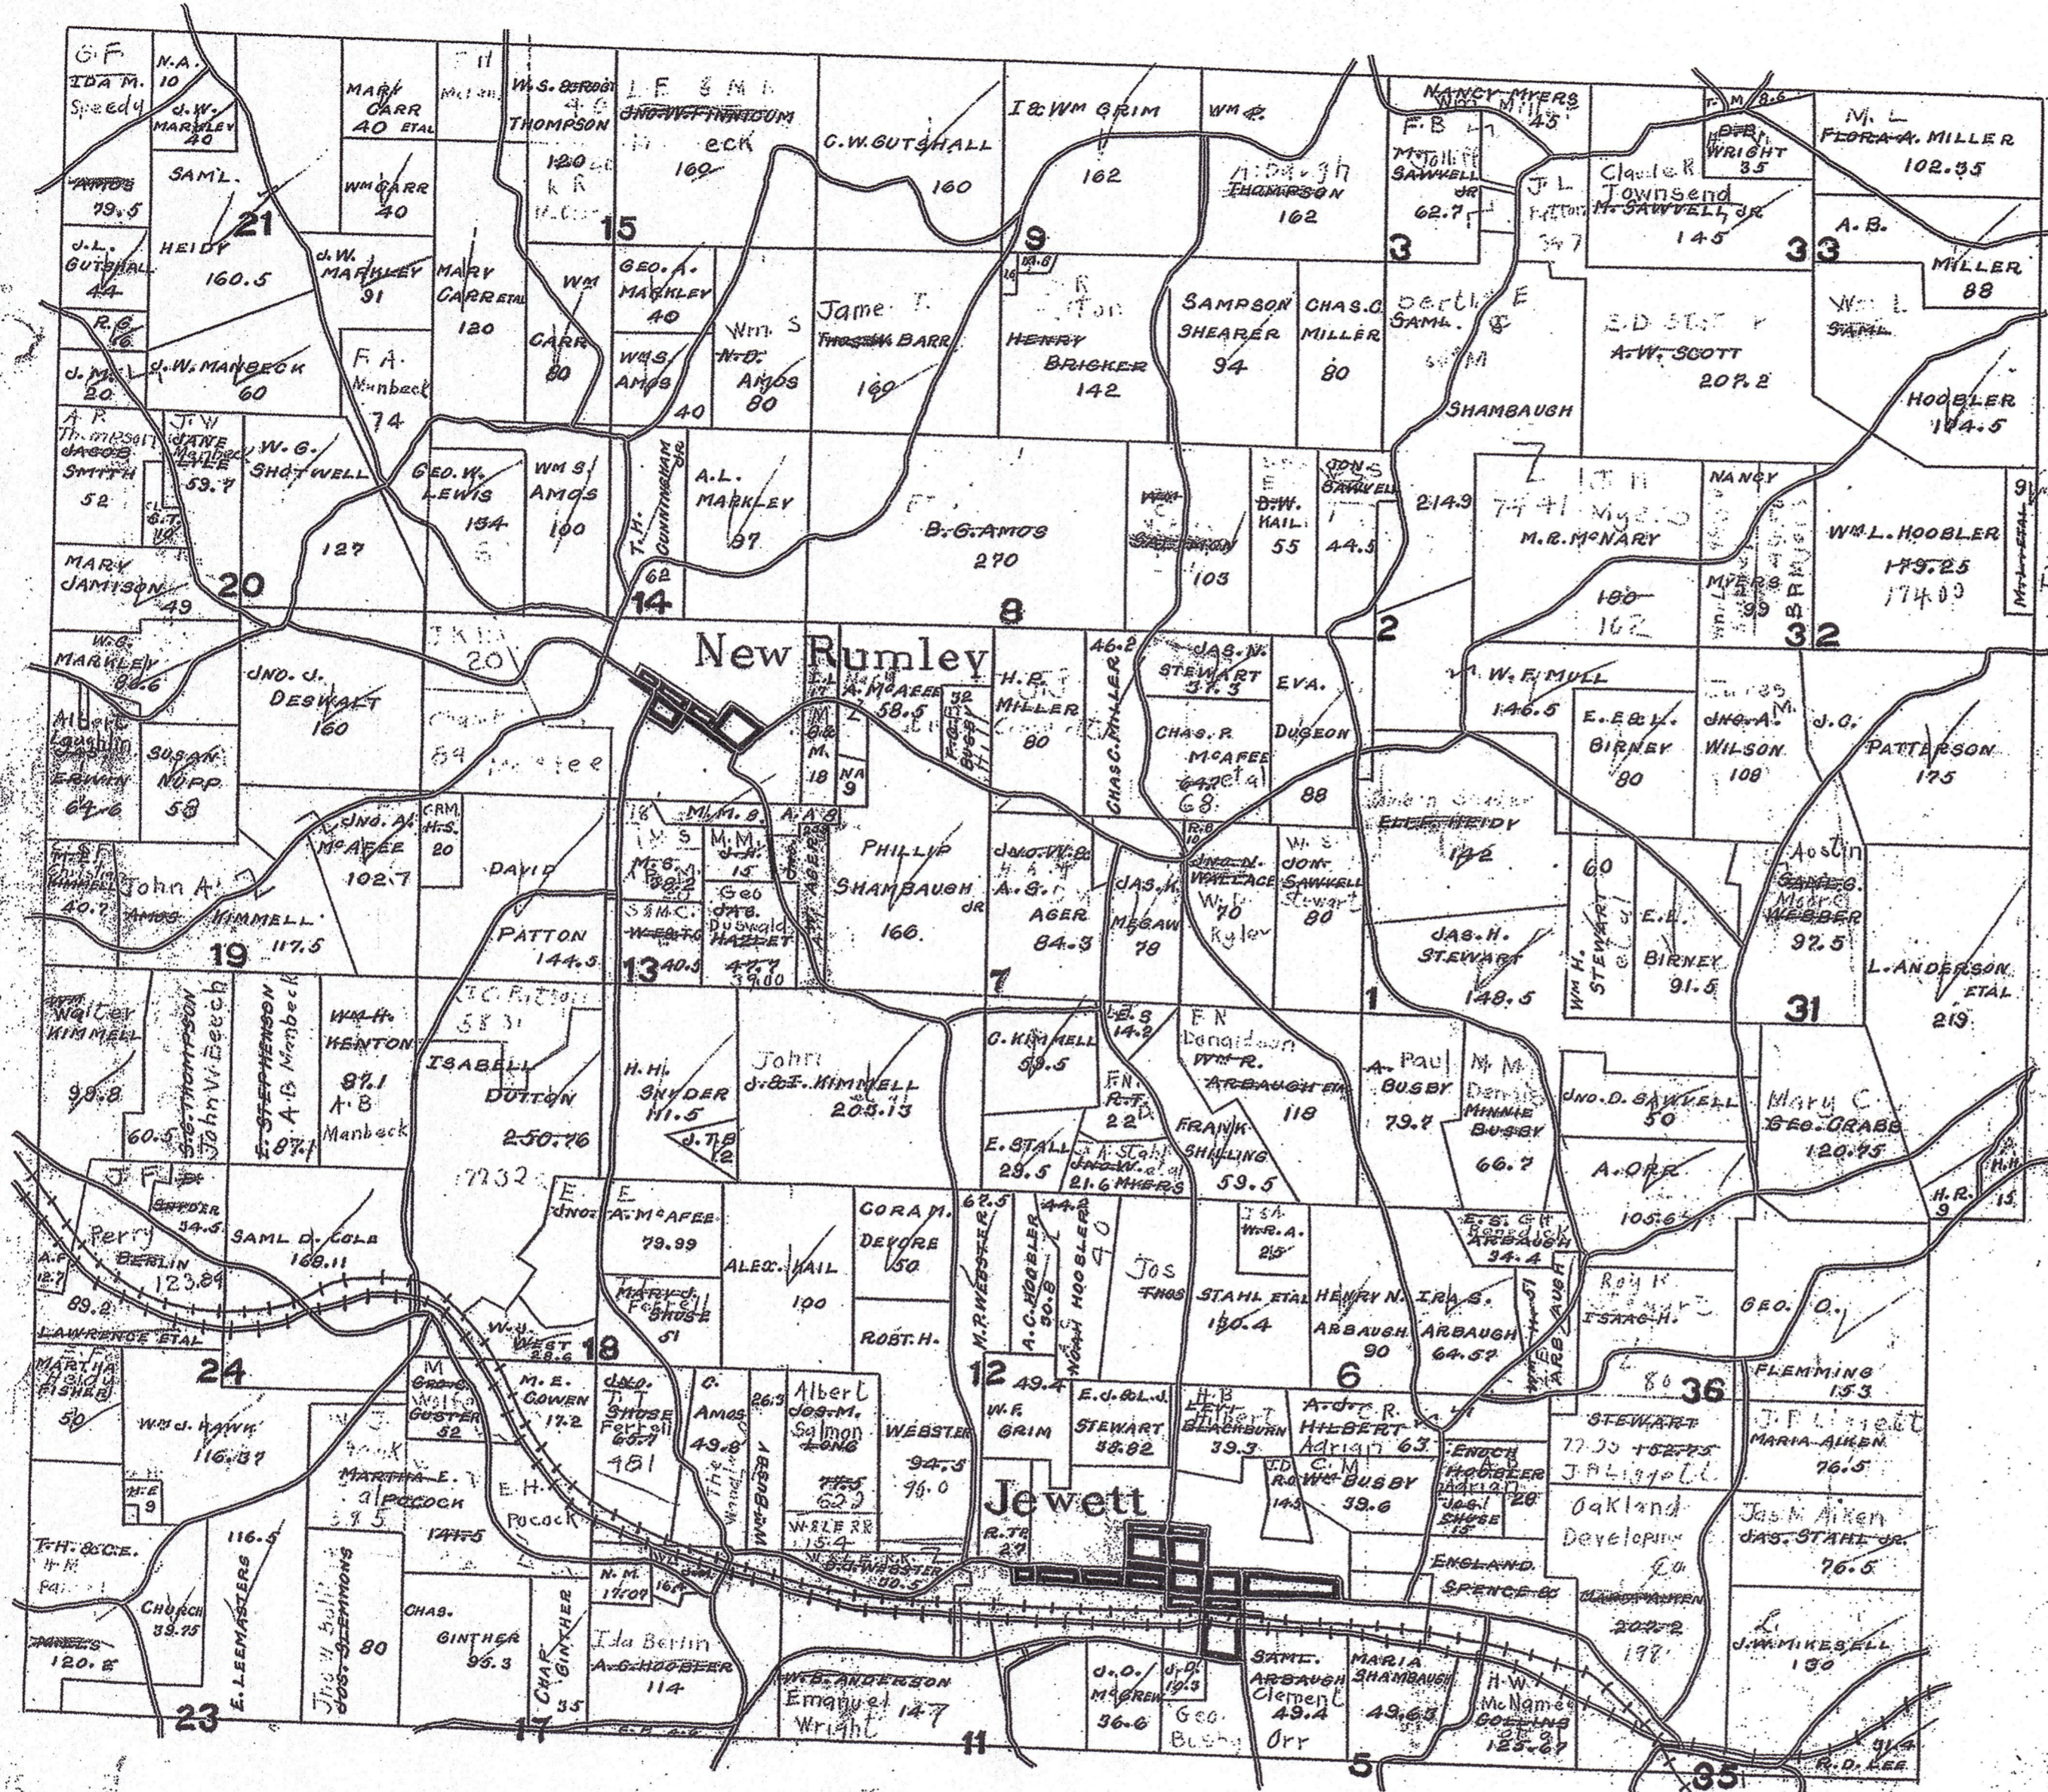

RUMLEY TOWNSHIP

1919