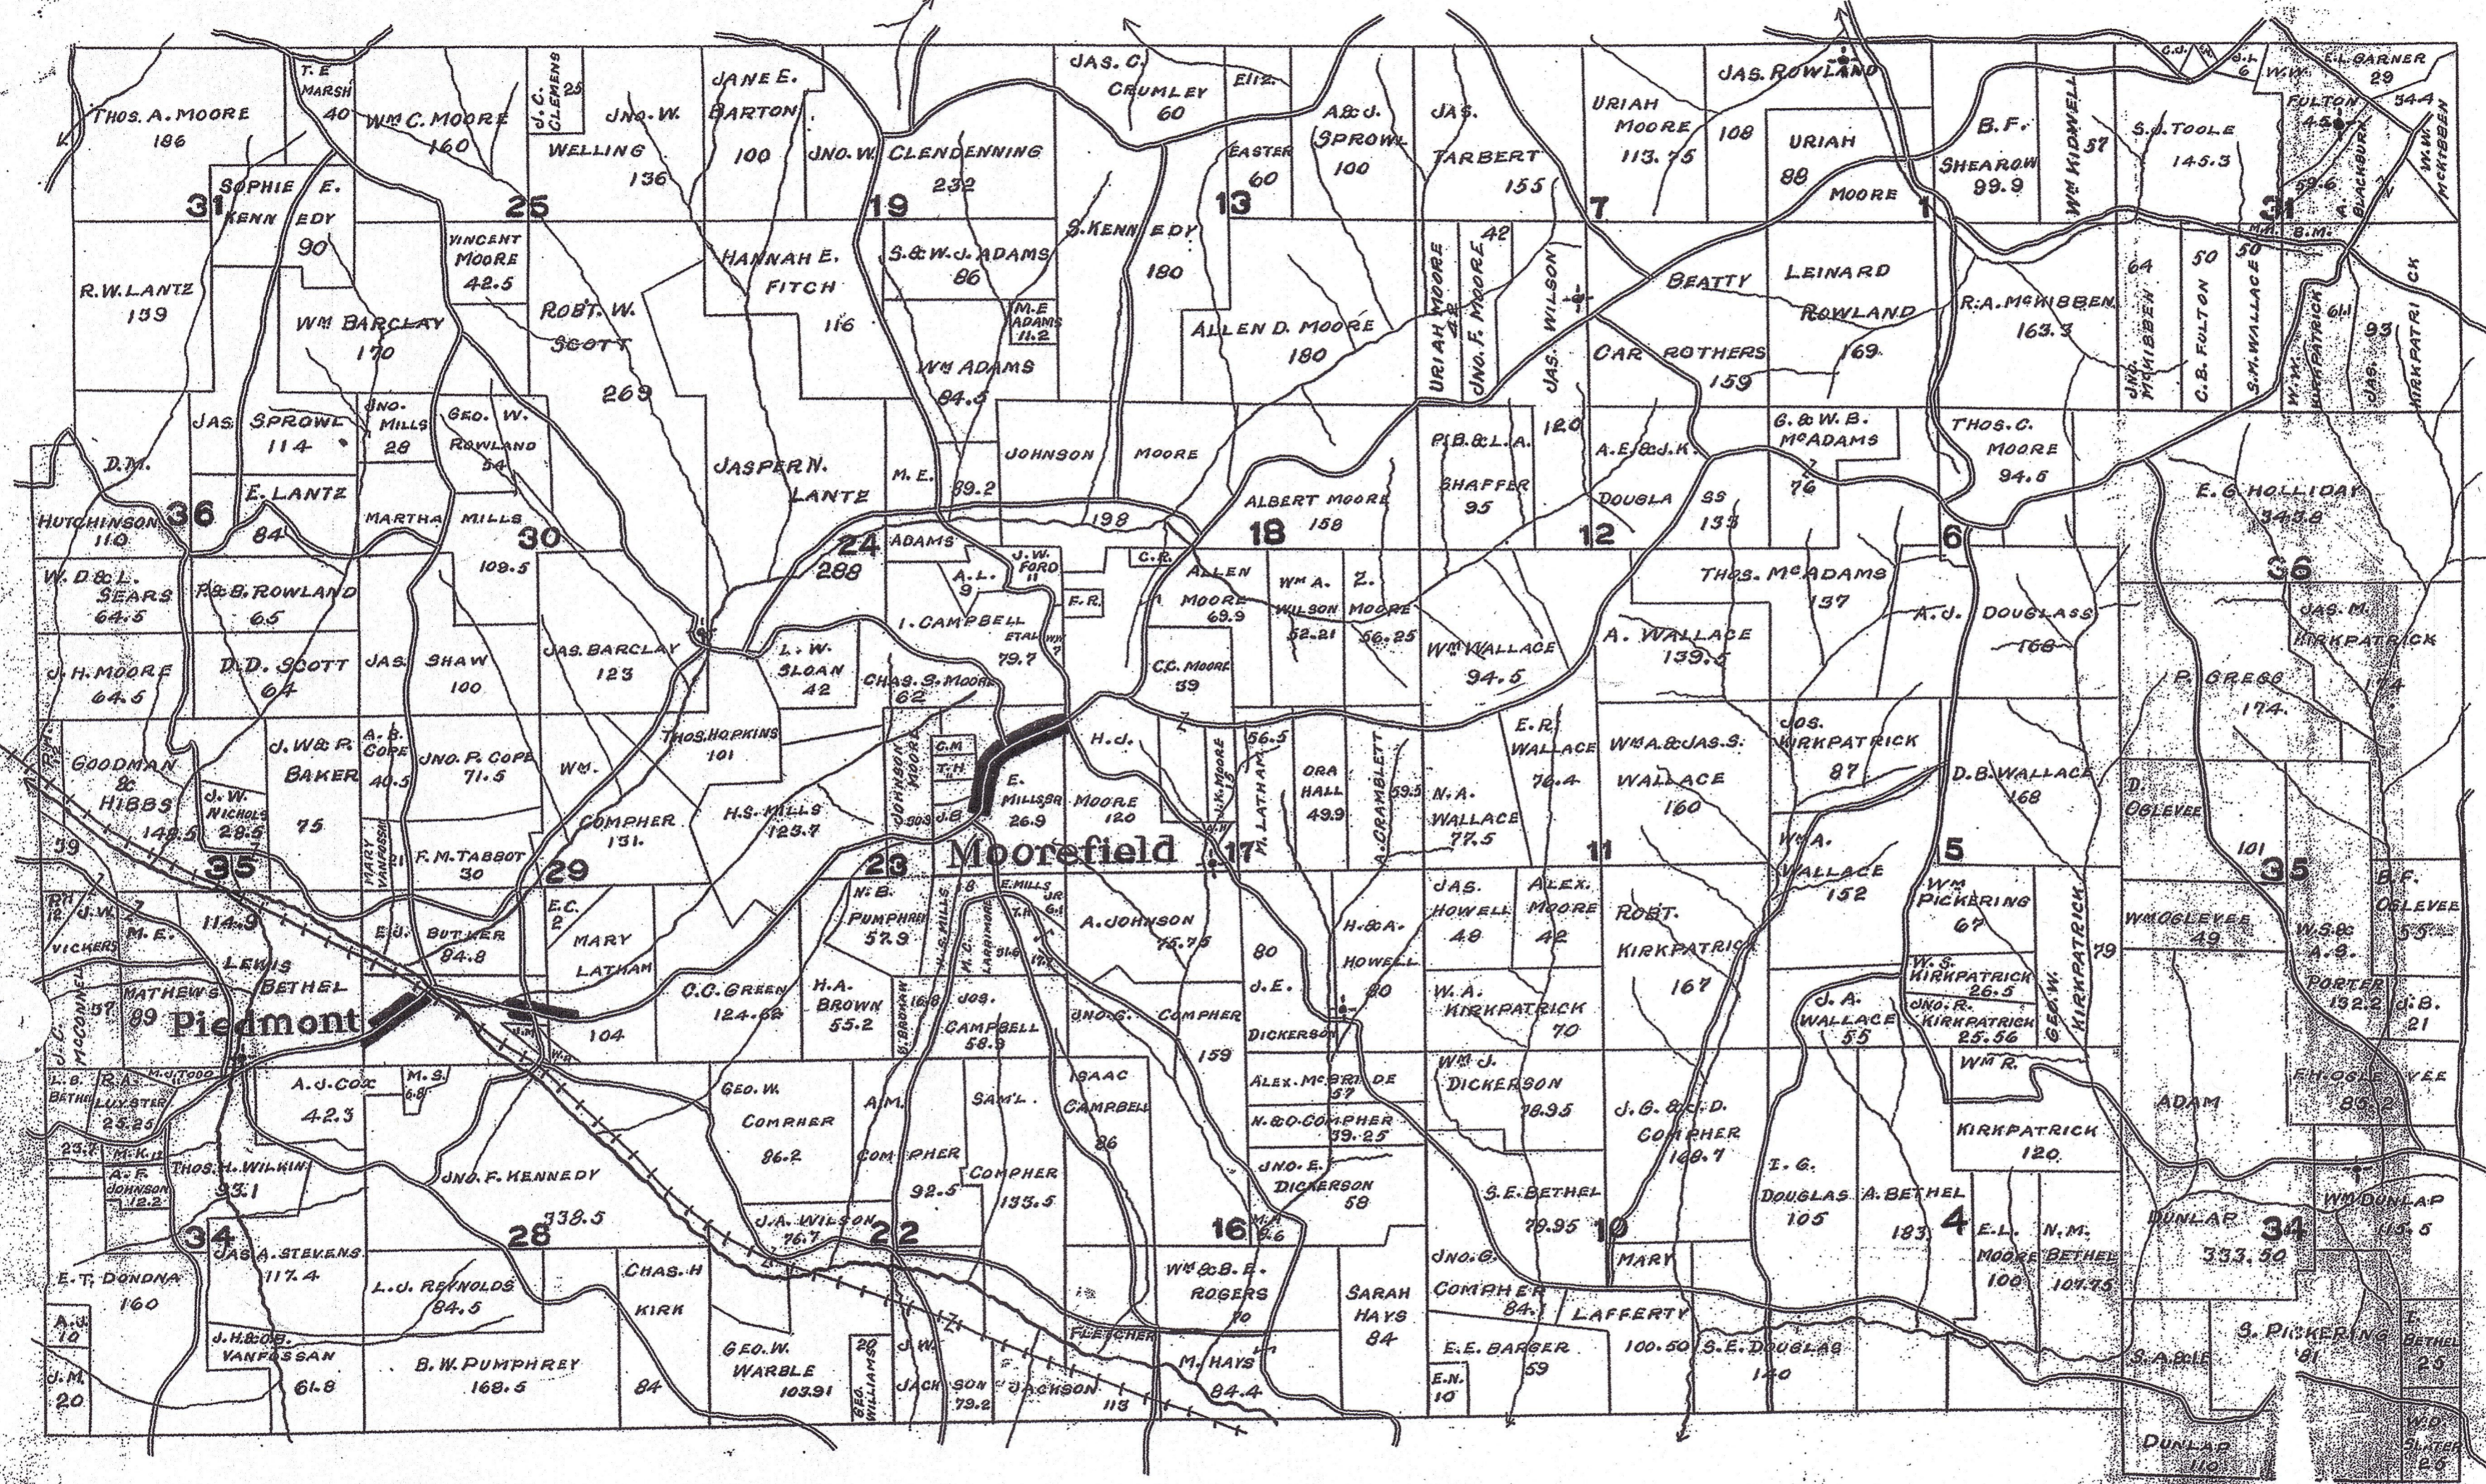

MOOREFIELD TP

HARRISON COUNTY OHIO

Scale 1 in = 2000 ft.

1919