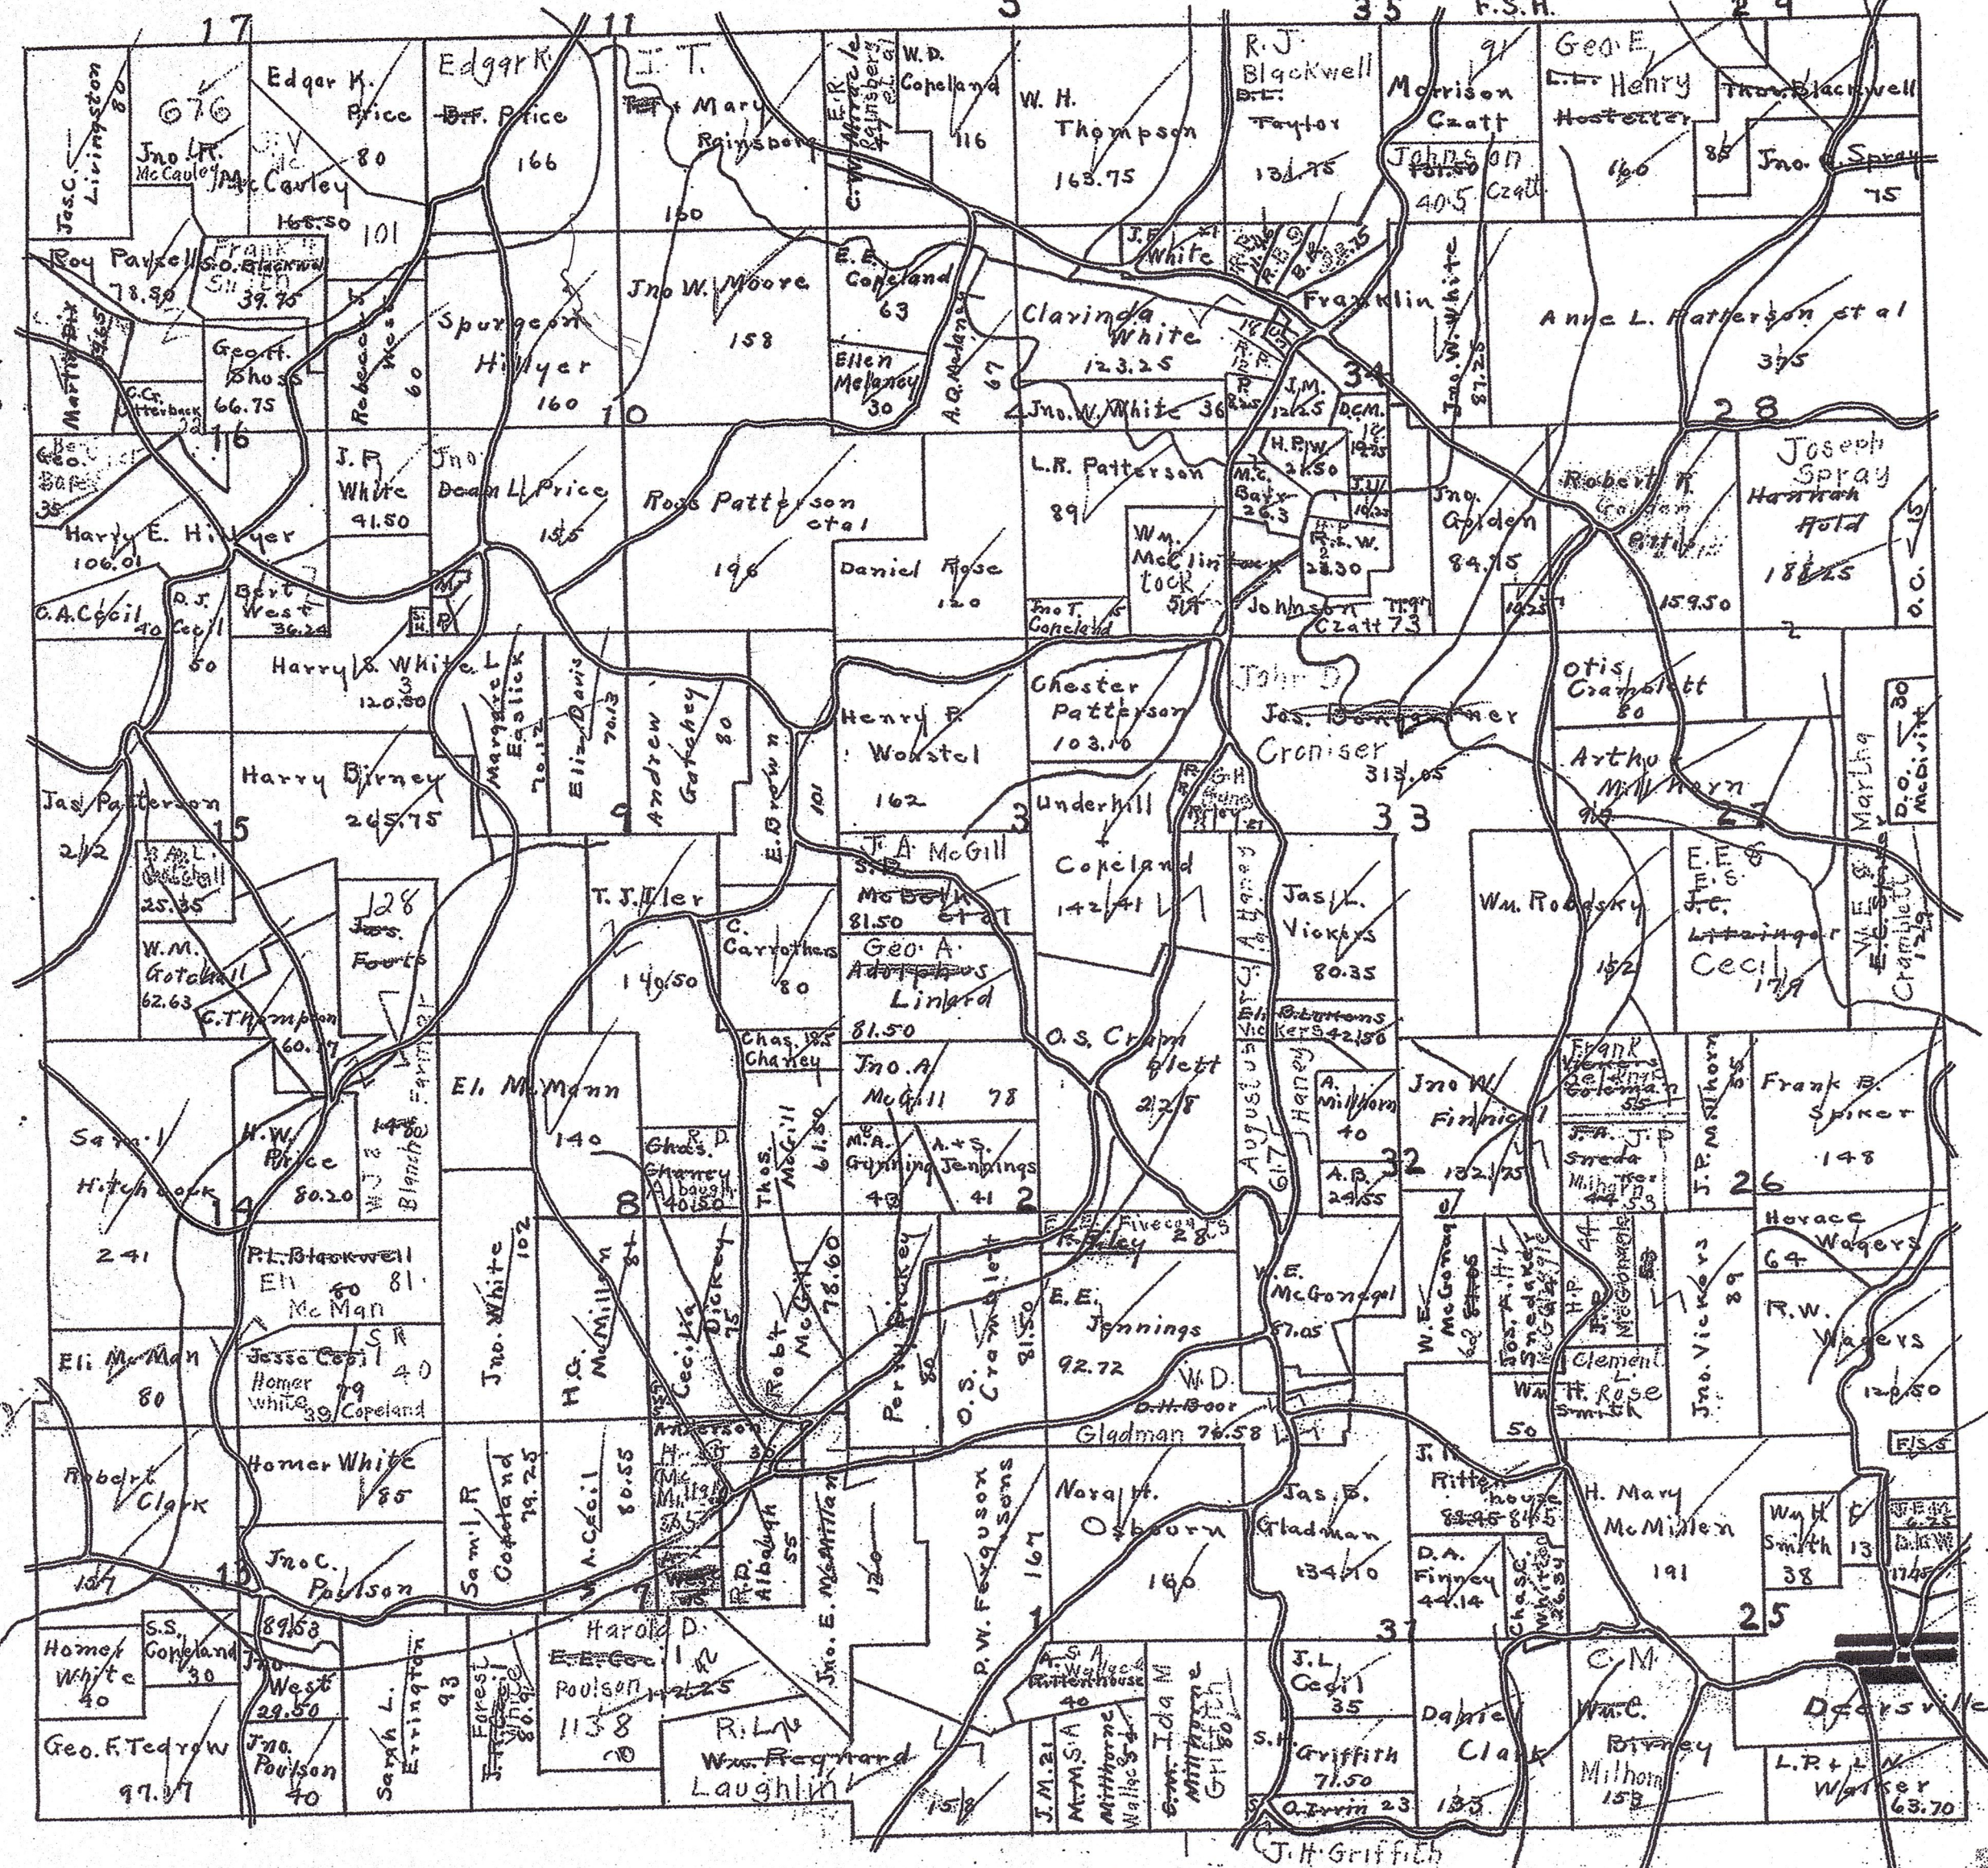

# CADIZ TP

HARRISON COUNTY OHIO

Scale lin. = 2000 ft.

1919

FRANKLIN TOWNSHIP  
HARRISON COUNTY OHIO

March 1919

Scale 1 in = 2000 ft  
35 F.S.H.

1919

1919

FREEPORT TOWNSHIP  
HARRISON COUNTY

Scale 1in=2640ft  
March 1919  
F.S.H.

1919

# GERMAN TOWNSHIP

HAMILTON COUNTY, OHIO

GERMAN TWP

June 1919  
F.S.H.

19

1919

6161

# GREEN TP

HARRISON COUNTY OHIO

1919

Scale 1/4" = 200ft.

JUNE, 1915

10161

MONROE TOWNSHIP

1919