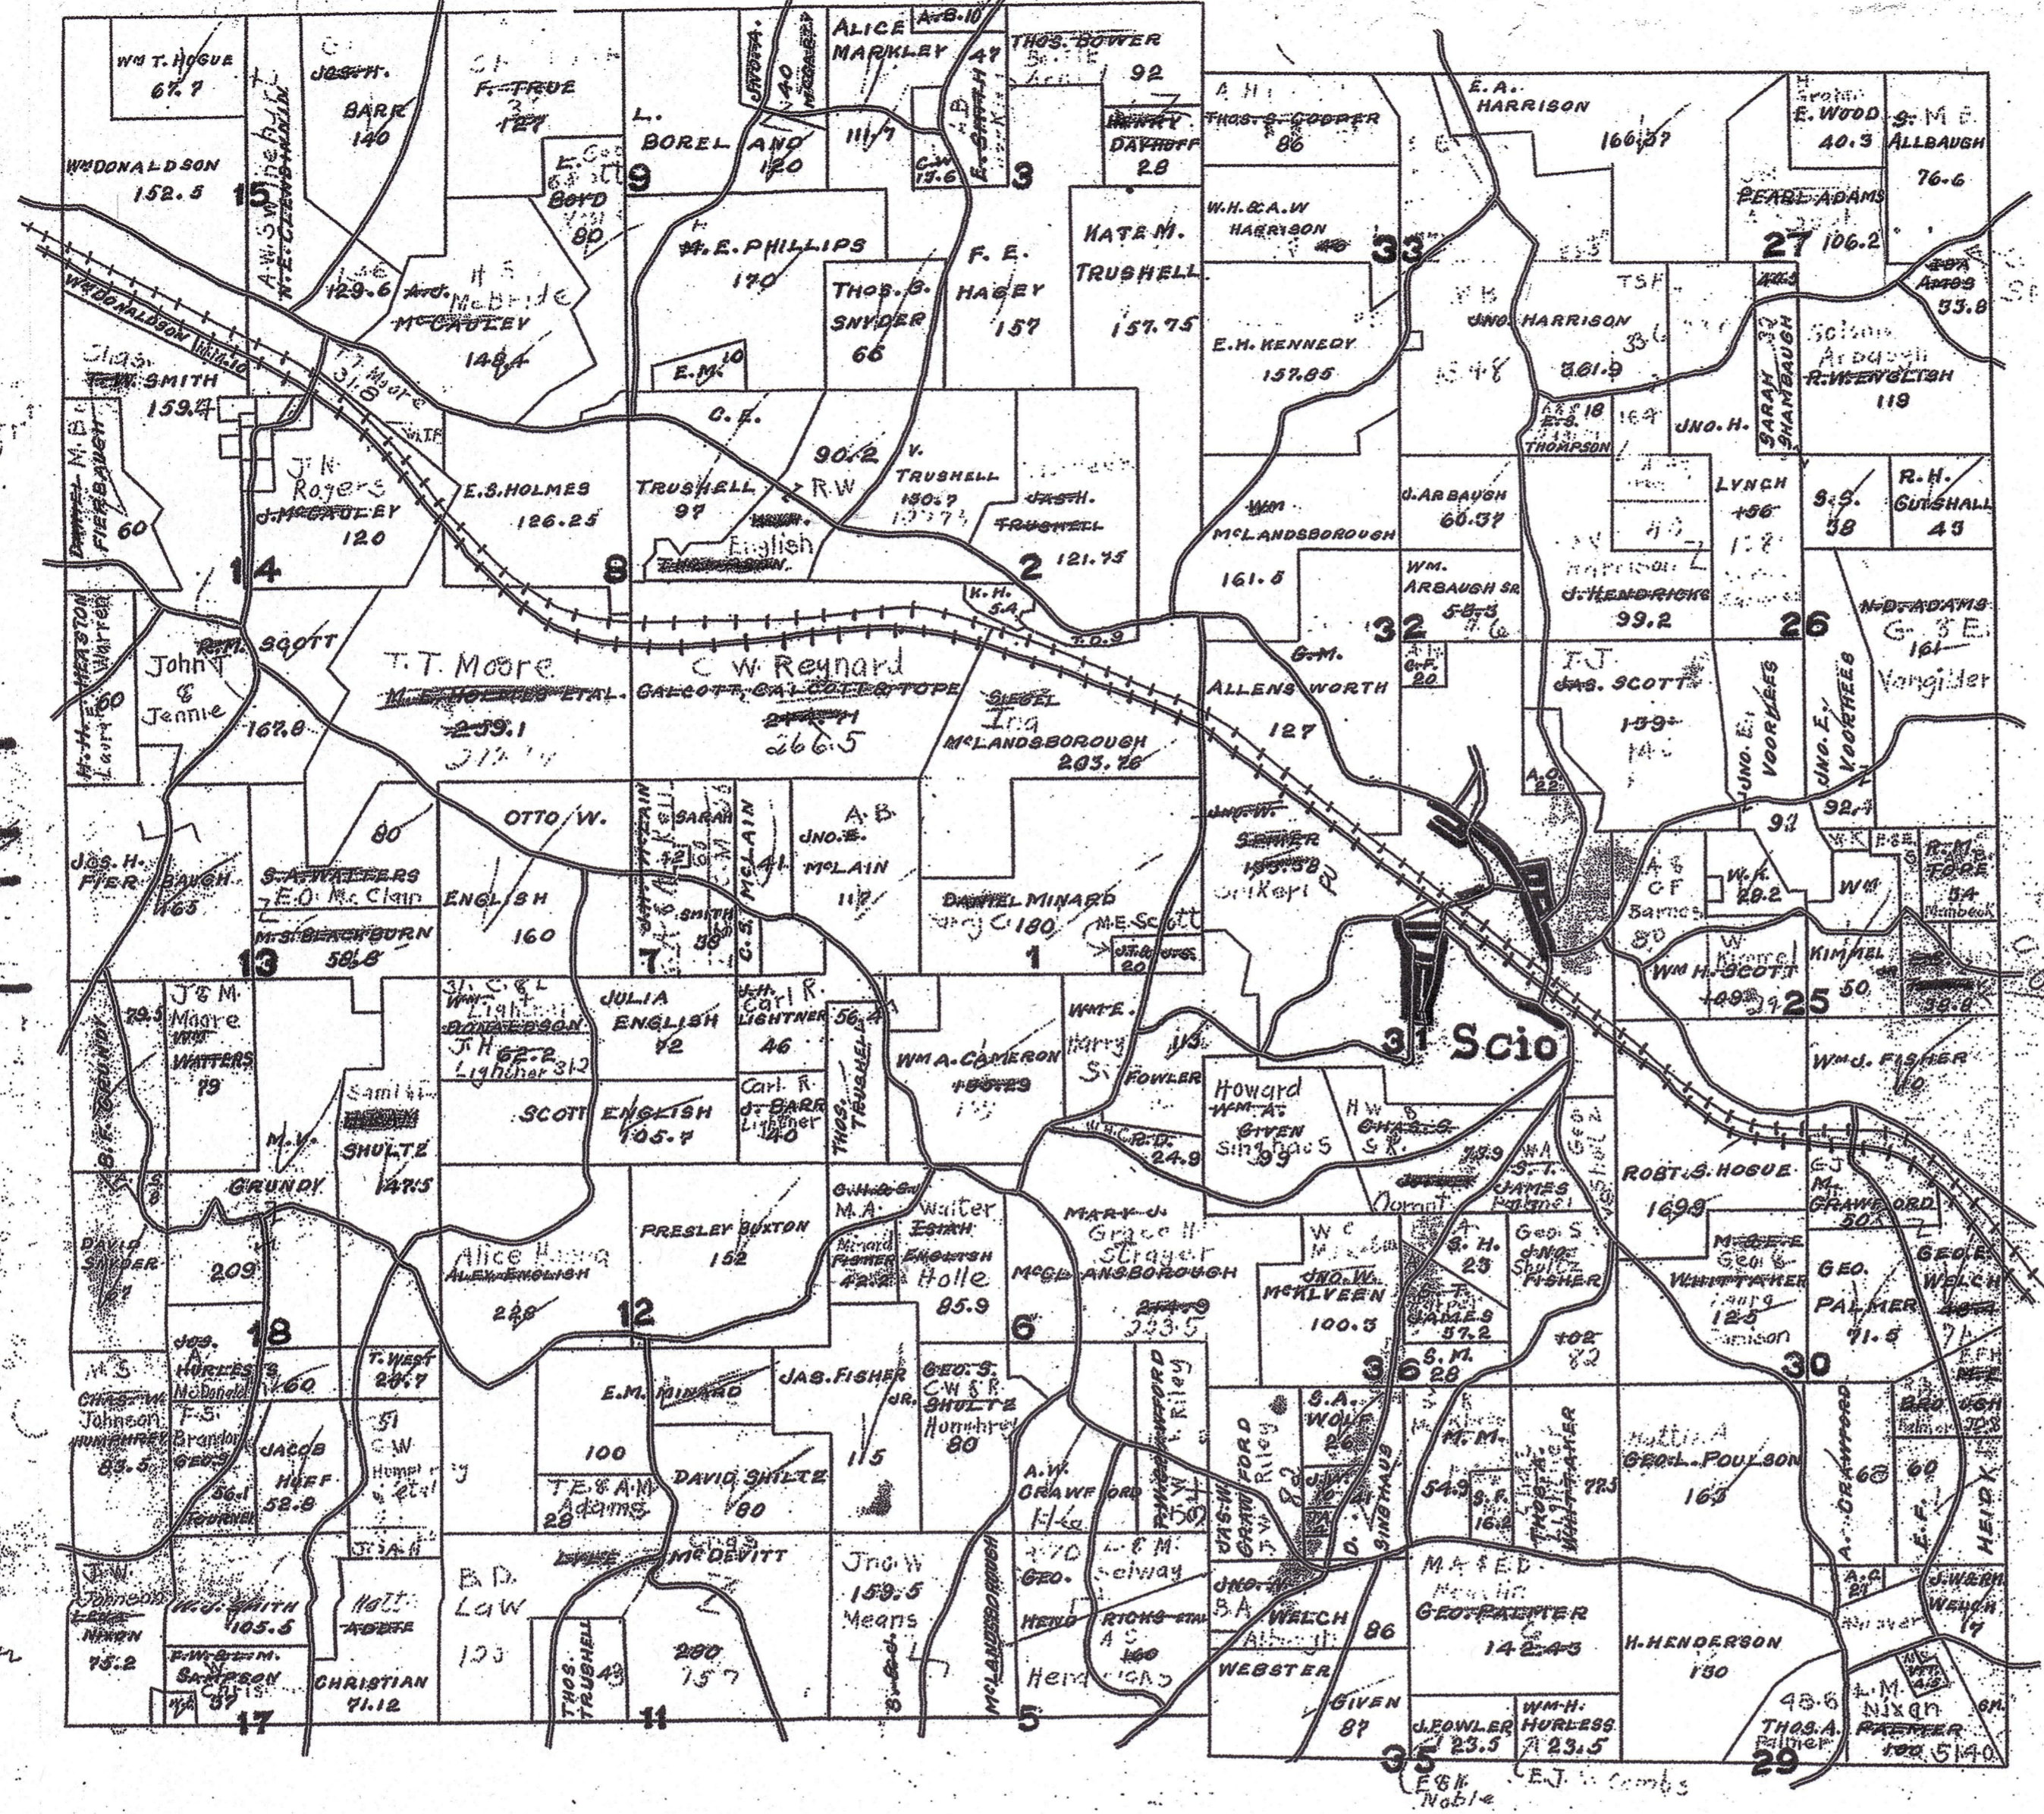

NORTH TOWNSHIP

1919

1919

C. S. Christian

E. J. Combs
E. K. Noble