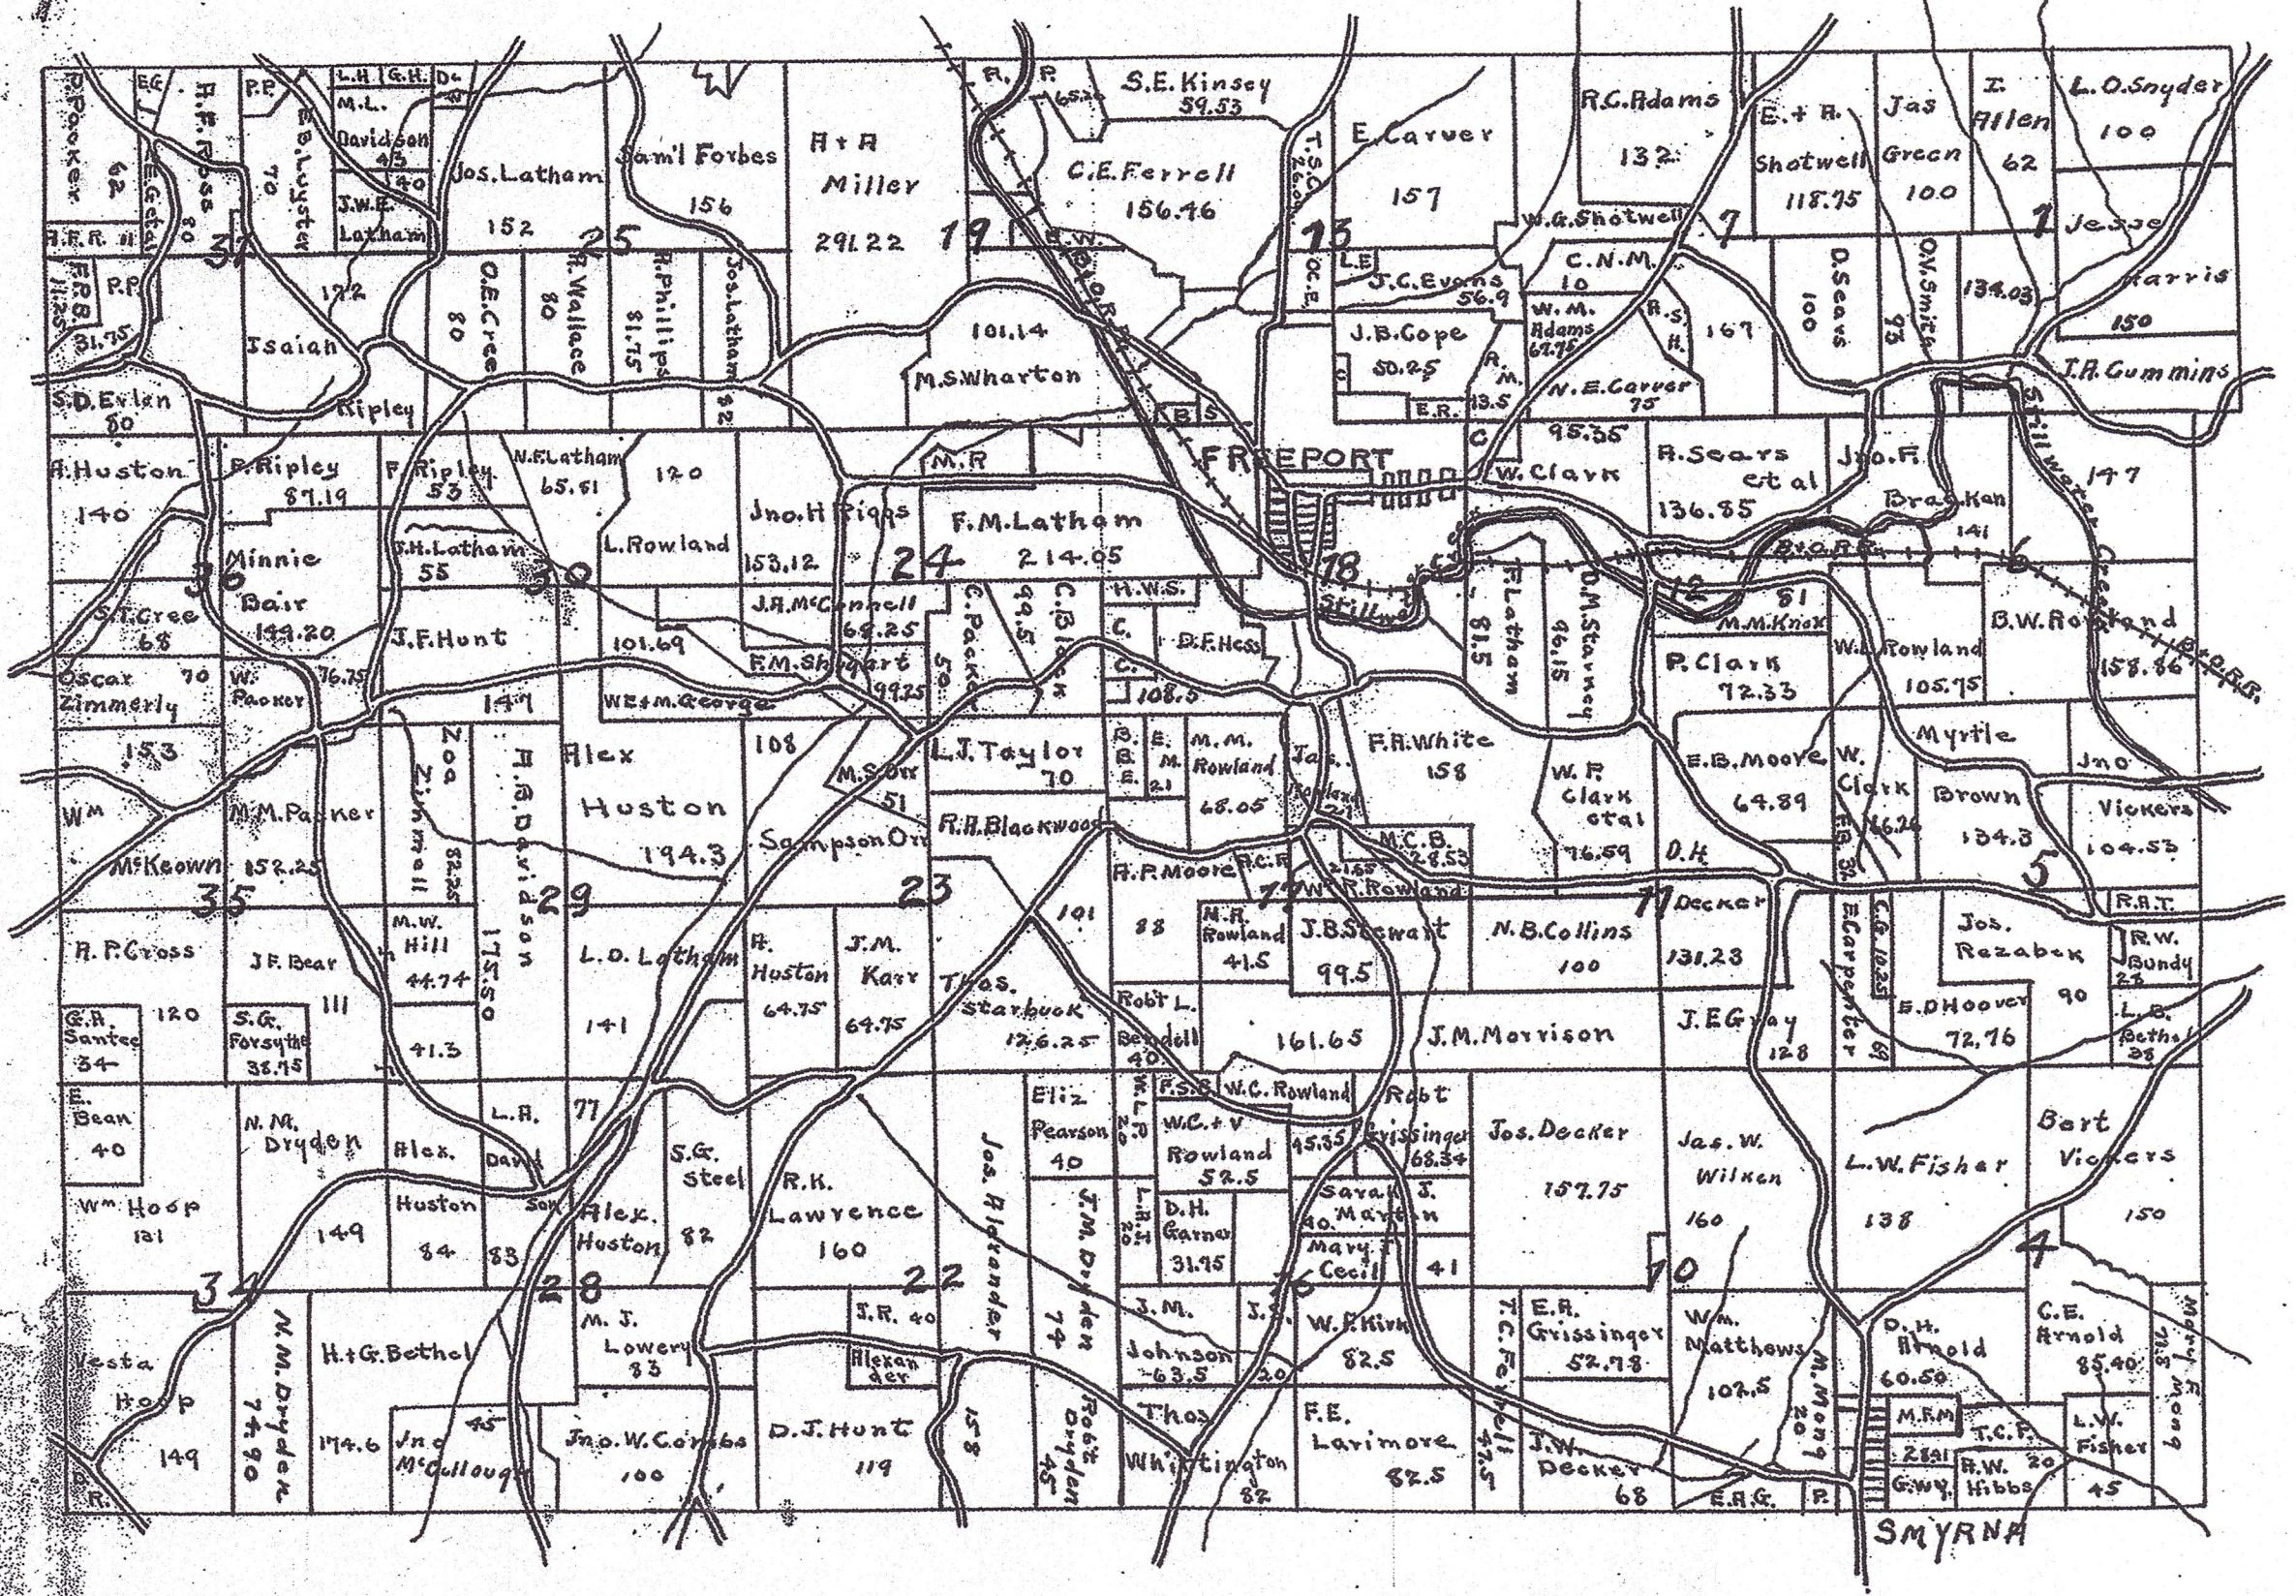

1919

FREEPORT TOWNSHIP  
HARRISON COUNTY

Scale 1in=2640ft  
March 1919  
F.S.H.

1919

# GERMAN TOWNSHIP

HAMILTON COUNTY, OHIO

GERMAN TWP

June 1919  
F.S.H.

19

1919

6161

# GREEN TP

HARRISON COUNTY OHIO

1919

Scale 1/4" = 200ft.

JUNE, 1915

10161

MONROE TOWNSHIP

1919