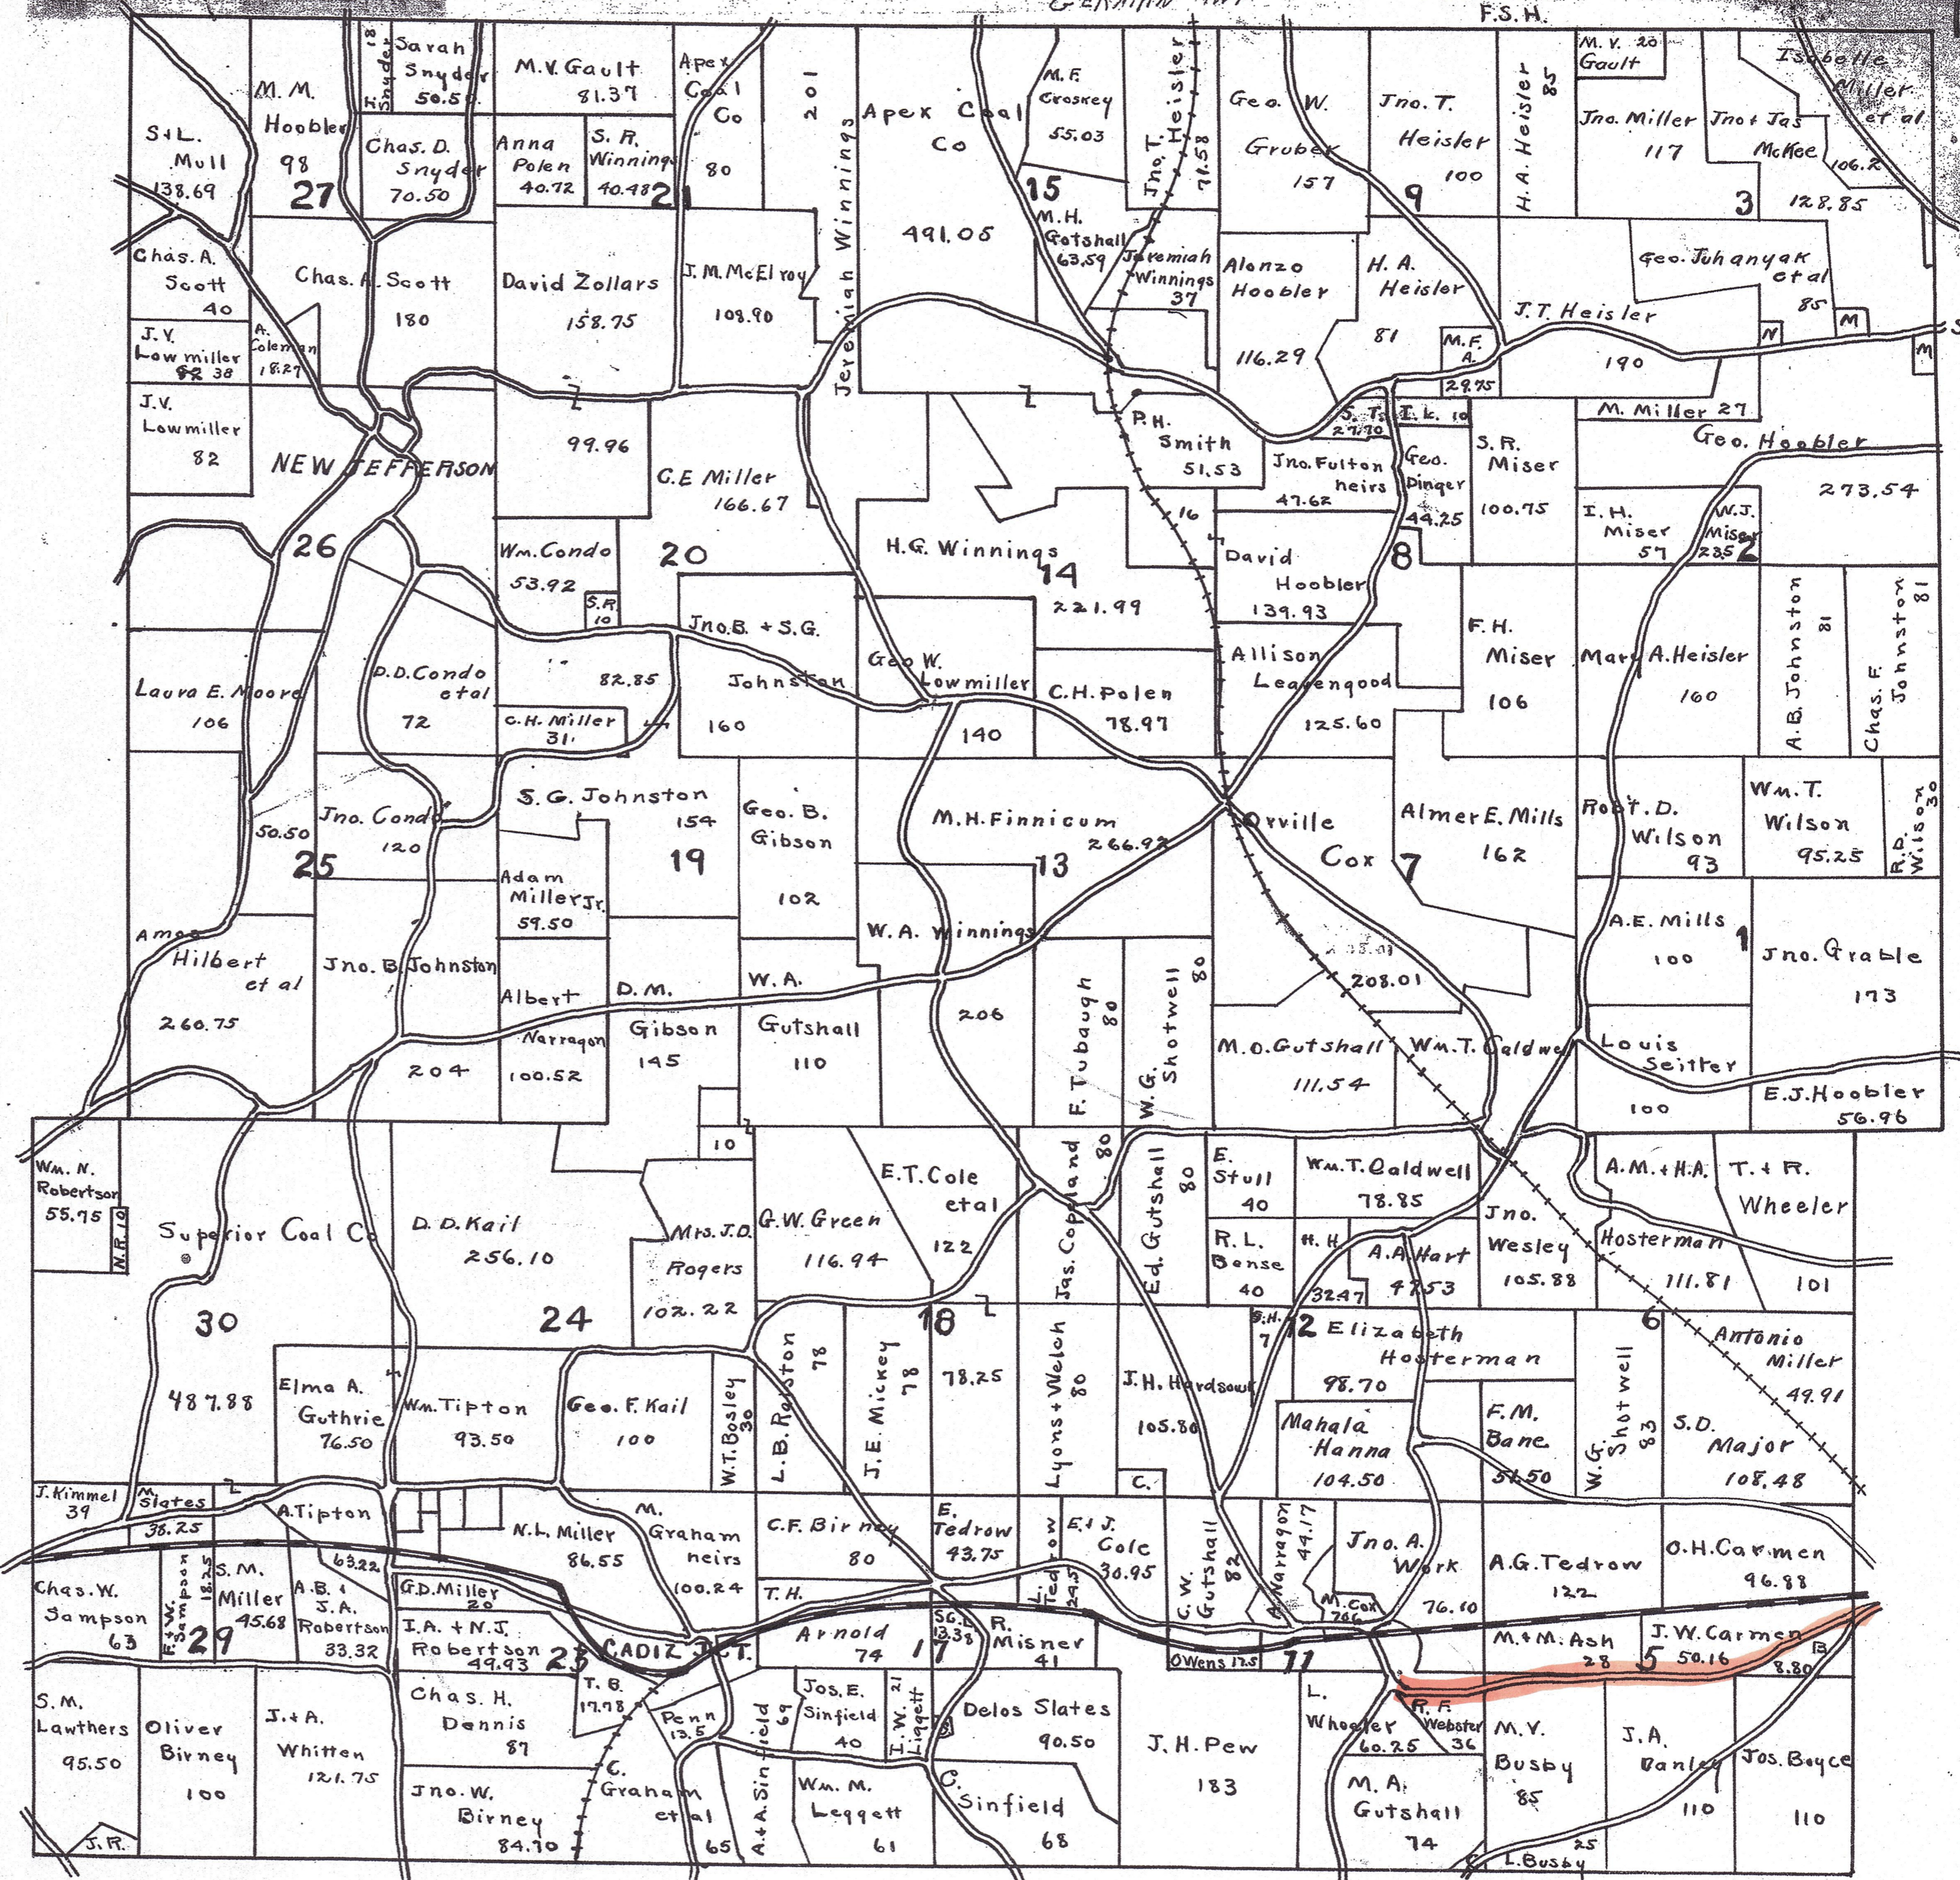

# CADIZ TP

HARRISON COUNTY OHIO

Scale lin. = 2000 ft.

1919

FRANKLIN TOWNSHIP  
HARRISON COUNTY OHIO

March 1919

Scale 1 in = 2000 ft  
35 F.S.H.

1919

1919

FREEPORT TOWNSHIP  
HARRISON COUNTY

Scale 1in=2640ft  
March 1919  
F.S.H.

1919

# GERMAN TOWNSHIP

HAMILTON COUNTY, OHIO

GERMAN TWP

June 1919  
F.S.H.

19

1919

6161

# GREEN TP

HARRISON COUNTY OHIO

1919

Scale 1/4" = 200ft.

JUNE, 1915

10161

MONROE TOWNSHIP

1919