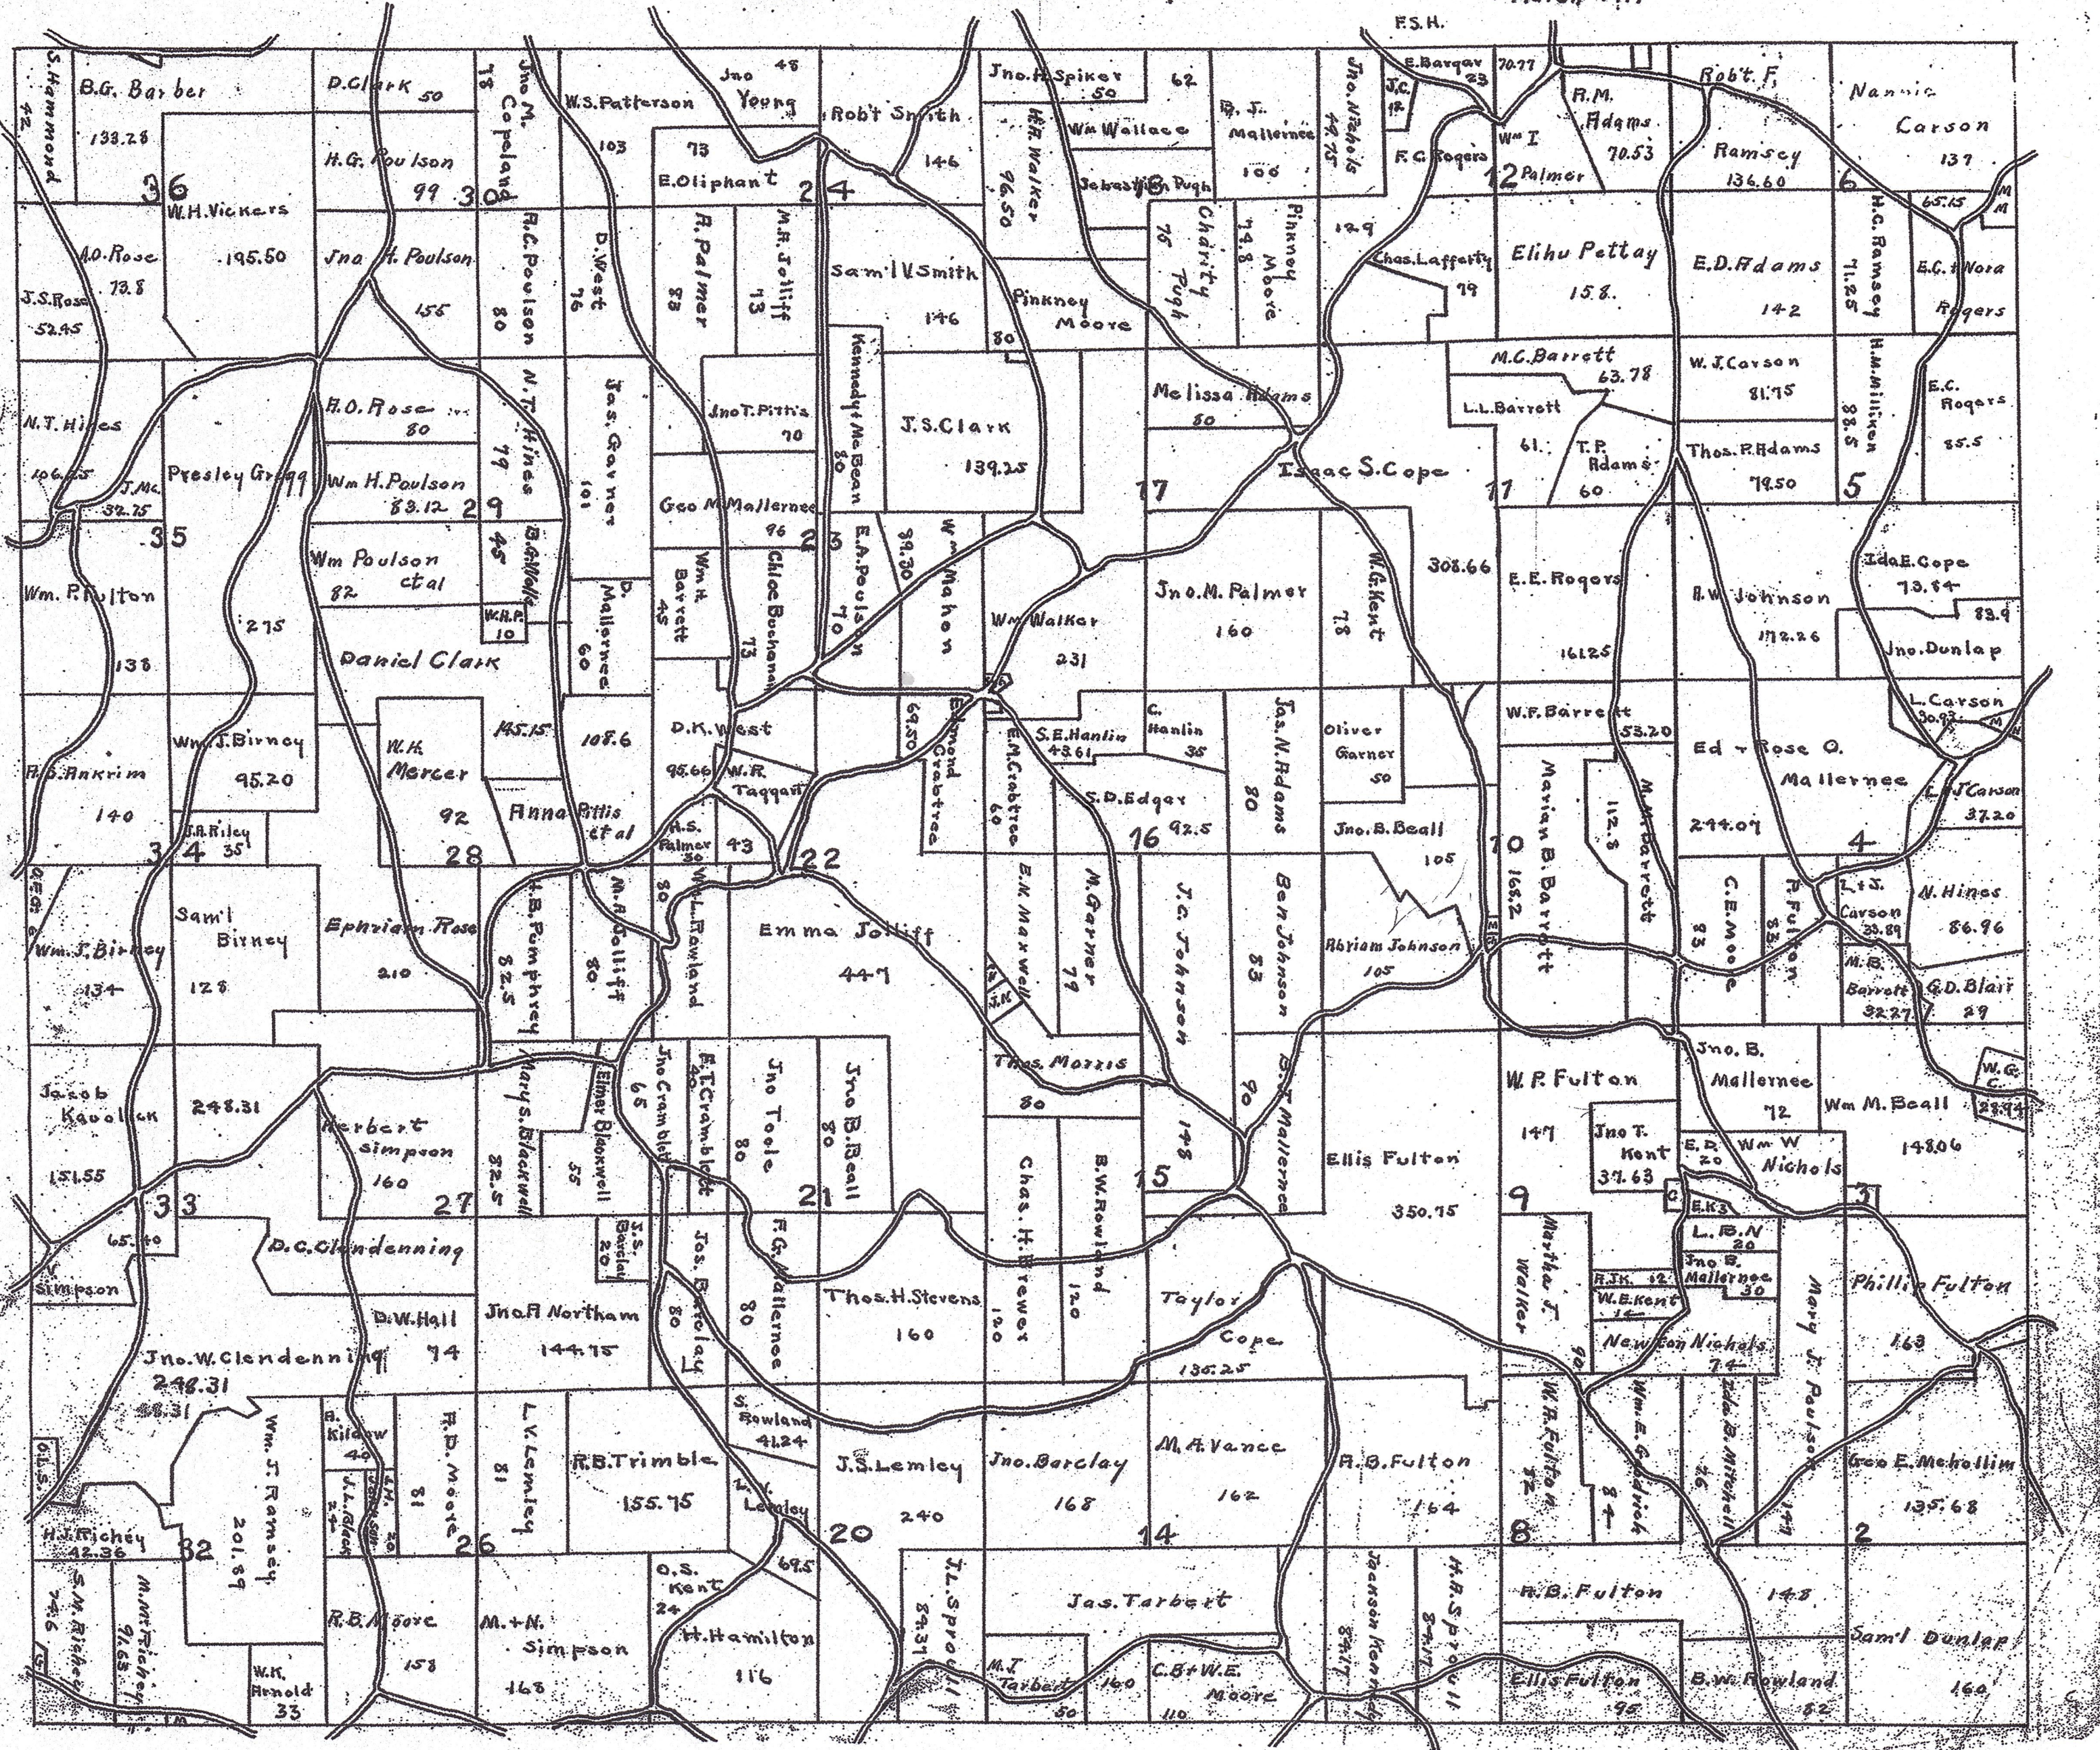

NOTTINGHAM TOWNSHIP
HARRISON COUNTY OHIO

Scale 1 in = 2000 ft
March 1919

1919

6161